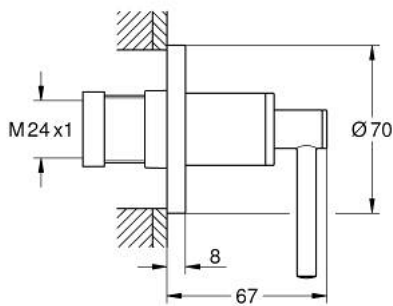

## 29 397 AL0 ATRIO CONCEALED VALVE EXPOSED PART

### PRODUCT DESCRIPTION

- Colour: brushed hard graphite
- for GROHE concealed valve 35 028 000 or 29 032 000
- GROHE LongLife finish
- 20-80 mm
- escutcheon with screwable wall sealing
- with lever handle

## 29 397 AL0 ATRIO CONCEALED VALVE EXPOSED PART

**SPARE PARTS**, September 2021 – now

1: Extension for spindle (Spare part-nr. 45988000)

2: Lever handles (Spare part-nr. 14216AL0)