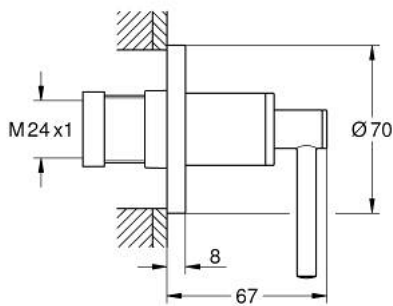

## 29 397 DA0 ATRIO CONCEALED VALVE EXPOSED PART

### PRODUCT DESCRIPTION

- Colour: warm sunset
- for GROHE concealed valve 35 028 000 or 29 032 000
- GROHE LongLife finish
- 20-80 mm
- escutcheon with screwable wall sealing
- with lever handle

## 29 397 DA0 ATRIO CONCEALED VALVE EXPOSED PART

**SPARE PARTS**, September 2021 – now

1: Extension for spindle (Spare part-nr. 45988000)

2: Lever handles (Spare part-nr. 14216DA0)