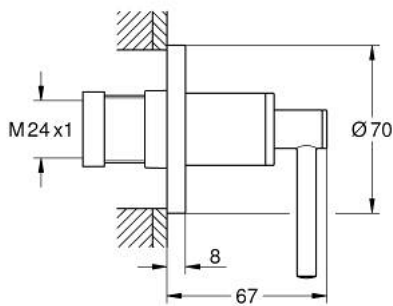

29 397 DC0 ATRIO CONCEALED VALVE EXPOSED PART

PRODUCT DESCRIPTION

- Colour: Supersteel
- for GROHE concealed valve 35 028 000 or 29 032 000
- GROHE LongLife finish
- 20-80 mm
- escutcheon with screwable wall sealing
- with lever handle

29 397 DC0 **ATRIO CONCEALED VALVE EXPOSED PART**

SPARE PARTS, September 2021 – now

1: Extension for spindle (Spare part-nr. 45988000)

2: Lever handles (Spare part-nr. 14216DC0)