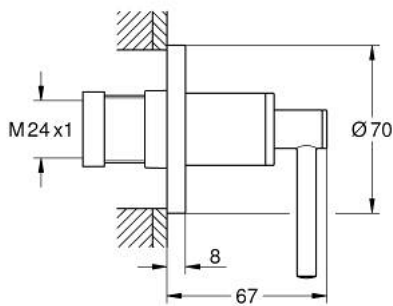

29 397 DL0 ATRIO CONCEALED VALVE EXPOSED PART

PRODUCT DESCRIPTION

- Colour: brushed warm sunset
- for GROHE concealed valve 35 028 000 or 29 032 000
- GROHE LongLife finish
- 20-80 mm
- escutcheon with screwable wall sealing
- with lever handle

29 397 DL0 ATRIO CONCEALED VALVE EXPOSED PART

SPARE PARTS, November 2022 – now

1: Extension for spindle (Spare part-nr. 45988000)

2: Lever handles (Spare part-nr. 14216DL0)