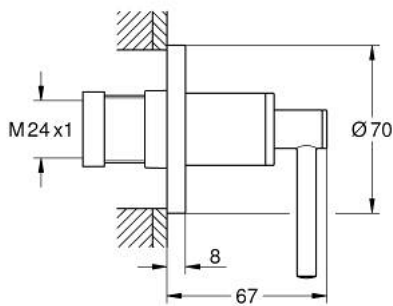

29 397 GL0 ATRIO CONCEALED VALVE EXPOSED PART

PRODUCT DESCRIPTION

- Colour: cool sunrise
- for GROHE concealed valve 35 028 000 or 29 032 000
- GROHE LongLife finish
- 20-80 mm
- escutcheon with screwable wall sealing
- with lever handle

29 397 GL0 ATRIO CONCEALED VALVE EXPOSED PART

SPARE PARTS, September 2021 – now

1: Extension for spindle (Spare part-nr. 45988000)

2: Lever handles (Spare part-nr. 14216GL0)