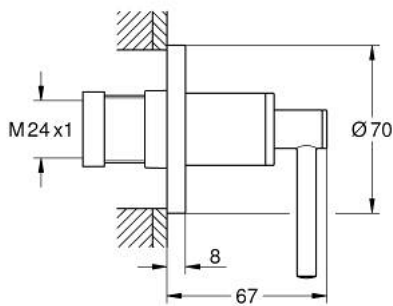

29 397 GN0 ATRIO CONCEALED VALVE EXPOSED PART

PRODUCT DESCRIPTION

- Colour: brushed cool sunrise
- for GROHE concealed valve 35 028 000 or 29 032 000
- GROHE LongLife finish
- 20-80 mm
- escutcheon with screwable wall sealing
- with lever handle

29 397 GN0 ATRIO CONCEALED VALVE EXPOSED PART

SPARE PARTS, November 2022 – now

1: Extension for spindle (Spare part-nr. 45988000)

2: Lever handles (Spare part-nr. 14216GN0)