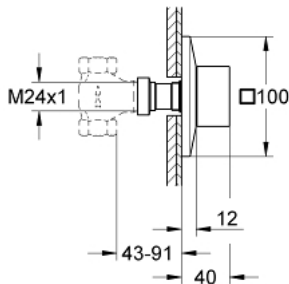

29 398 000 ALLURE BRILLIANT CONCEALED VALVE EXPOSED PART

PRODUCT DESCRIPTION

- Colour: chrome
- set for final installation for
 - GROHE Rapido C 35 028 000
 - 29 032 000 (preassembled headpart 1/2")
 - 29 068 000 (preassembled ceramic headpart 1/2" – not to be used for shut-off)
- GROHE LongLife finish
- installation depth infinitely adjustable 43 - 91 mm

29 398 000 ALLURE BRILLIANT CONCEALED VALVE EXPOSED PART

SPARE PARTS, September 2021 – now

1: Handle (Spare part-nr. 48131000)

1.1: Replacement handle connection kit (Spare part-nr. 45186000)

2: Extension for spindle (Spare part-nr. 48044000)

3: Extension-set, 80 mm (Spare part-nr. 45202000)

4: Extension-set 200 mm (Spare part-nr. 45203000)*

* Optional accessories