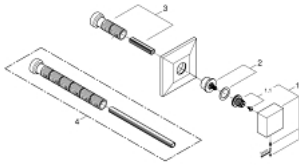

29 398 000 ALLURE BRILLIANT CONCEALED VALVE EXPOSED PART

PRODUCT DESCRIPTION

- Colour: chrome
- set for final installation for
 - GROHE Rapido C 35 028 000
 - 29 032 000 (preassembled headpart 1/2")
 - 29 068 000 (preassembled ceramic headpart 1/2" – not to be used for shut-off)
- GROHE LongLife finish
- installation depth infinitely adjustable 43 - 91 mm

29 398 000 ALLURE BRILLIANT CONCEALED VALVE EXPOSED PART

SPARE PARTS, September 2021 – now

1: Handle (Spare part-nr. 48131000)

1.1: Replacement handle connection kit (Spare part-nr. 45186000)

2: Extension for spindle (Spare part-nr. 48044000)