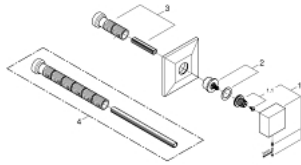

29 398 AL0 ALLURE BRILLIANT CONCEALED VALVE EXPOSED PART

PRODUCT DESCRIPTION

- Colour: brushed hard graphite
- set for final installation for
- 29 032 000 (preassembled headpart 1/2")
- 29 068 000 (preassembled ceramic headpart 1/2" – not to be used for shut-off)
- GROHE LongLife finish
- installation depth infinitely adjustable 43 - 91 mm

29 398 AL0 ALLURE BRILLIANT CONCEALED VALVE EXPOSED PART

SPARE PARTS, September 2021 – now

1: Handle (Spare part-nr. 48131AL0)

1.1: Replacement handle connection kit (Spare part-nr. 45186000)

2: Extension for spindle (Spare part-nr. 48044000)