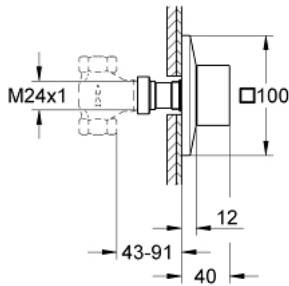

29 398 AL0 ALLURE BRILLIANT CONCEALED VALVE EXPOSED PART

PRODUCT DESCRIPTION

- Colour: brushed hard graphite
- set for final installation for
- 29 032 000 (preassembled headpart 1/2")
- 29 068 000 (preassembled ceramic headpart 1/2" – not to be used for shut-off)
- GROHE LongLife finish
- installation depth infinitely adjustable 43 - 91 mm

29 398 AL0 ALLURE BRILLIANT CONCEALED VALVE EXPOSED PART

SPARE PARTS, September 2021 – now

1: Handle (Spare part-nr. 48131AL0)

1.1: Replacement handle connection kit (Spare part-nr. 45186000)

2: Extension for spindle (Spare part-nr. 48044000)

3: Extension-set, 80 mm (Spare part-nr. 45202000)

4: Extension-set 200 mm (Spare part-nr. 45203000)*

* Optional accessories