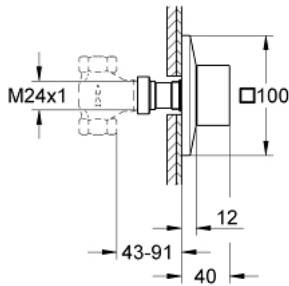

29 398 DC0 ALLURE BRILLIANT CONCEALED VALVE EXPOSED PART

PRODUCT DESCRIPTION

- Colour: Supersteel
- set for final installation for
- 29 032 000 (preassembled headpart 1/2")
- 29 068 000 (preassembled ceramic headpart 1/2" – not to be used for shut-off)
- GROHE LongLife finish
- installation depth infinitely adjustable 43 - 91 mm

29 398 DC0 **ALLURE BRILLIANT CONCEALED VALVE EXPOSED PART**

SPARE PARTS, September 2021 – now

- 1: Handle (Spare part-nr. 48131DC0)
 - 1.1: Replacement handle connection kit (Spare part-nr. 45186000)
 - 2: Extension for spindle (Spare part-nr. 48044000)
 - 3: Extension-set, 80 mm (Spare part-nr. 45202000)
 - 4: Extension-set 200 mm (Spare part-nr. 45203000)*
- * Optional accessories