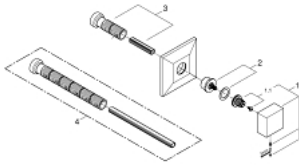

29 398 DC0 ALLURE BRILLIANT CONCEALED VALVE EXPOSED PART

PRODUCT DESCRIPTION

- Colour: Supersteel
- set for final installation for
- 29 032 000 (preassembled headpart 1/2")
- 29 068 000 (preassembled ceramic headpart 1/2" – not to be used for shut-off)
- GROHE LongLife finish
- installation depth infinitely adjustable 43 - 91 mm

29 398 DC0 **ALLURE BRILLIANT CONCEALED VALVE EXPOSED PART**

SPARE PARTS, September 2021 – now

- 1: Handle (Spare part-nr. 48131DC0)
 - 1.1: Replacement handle connection kit (Spare part-nr. 45186000)
 - 2: Extension for spindle (Spare part-nr. 48044000)
 - 3: Extension-set, 80 mm (Spare part-nr. 45202000)
 - 4: Extension-set 200 mm (Spare part-nr. 45203000)*
- * Optional accessories