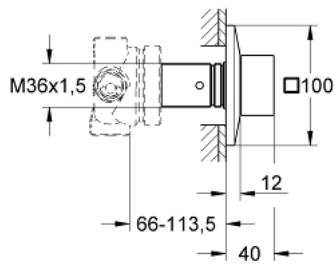

29 399 000 ALLURE BRILLIANT 5-WAY DIVERTER

PRODUCT DESCRIPTION

- Colour: chrome
- set for final installation for
- 29 033 000
- without concealed body
- GROHE LongLife finish
- installation depth infinitely adjustable 66 - 113 mm

29 399 000 ALLURE BRILLIANT 5-WAY DIVERTER

SPARE PARTS, September 2021 – now

- 1: Handle (Spare part-nr. 48131000)
- 1.1: Replacement handle connection kit (Spare part-nr. 45186000)
- 2: Extension for spindle (Spare part-nr. 48132000)
- 3: Extension (Spare part-nr. 45439000)