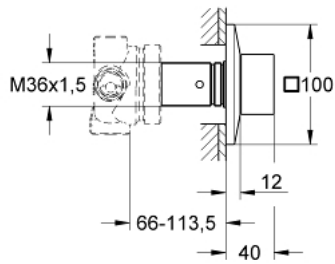

29 399 AL0 ALLURE BRILLIANT 5-WAY DIVERTER

PRODUCT DESCRIPTION

- Colour: brushed hard graphite
- set for final installation for
- 29 033 000
- without concealed body
- GROHE LongLife finish
- installation depth infinitely adjustable 66 - 113 mm

29 399 AL0 ALLURE BRILLIANT 5-WAY DIVERTER

SPARE PARTS, September 2021 – now

- 1: Handle (Spare part-nr. 48131AL0)
- 1.1: Replacement handle connection kit (Spare part-nr. 45186000)
- 2: Extension for spindle (Spare part-nr. 48132000)
- 3: Extension (Spare part-nr. 45439000)