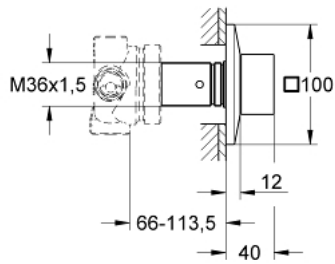

29 399 DC0 ALLURE BRILLIANT 5-WAY DIVERTER

PRODUCT DESCRIPTION

- Colour: Supersteel
- set for final installation for
- 29 033 000
- without concealed body
- GROHE LongLife finish
- installation depth infinitely adjustable 66 - 113 mm

29 399 DC0 **ALLURE BRILLIANT 5-WAY DIVERTER**

SPARE PARTS, September 2021 – now

- 1: Handle (Spare part-nr. 48131DC0)
- 1.1: Replacement handle connection kit (Spare part-nr. 45186000)
- 2: Extension for spindle (Spare part-nr. 48132000)
- 3: Extension (Spare part-nr. 45439000)