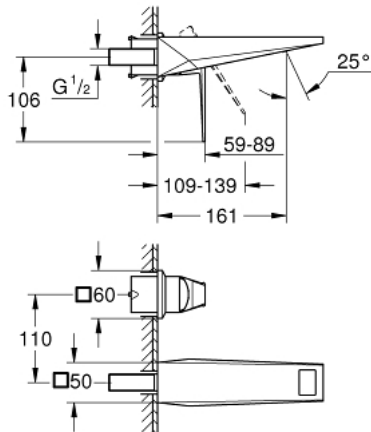

29 402 000 ALLURE BRILLIANT TWO-HOLE BASIN MIXER M-SIZE

PRODUCT DESCRIPTION

- Colour: chrome
- wall mounted
- without concealed body
- for use with rough-in set 23 200
- GROHE LongLife finish
- GROHE EcoJoy - less water, perfect flow
- maximum flow rate (at 3 bar): 5 l/min
- spout with integrated mousseur
- center distance 110 mm
- projection 161 mm
- min. recommended pressure 1.0 bar

29 402 000 **ALLURE BRILLIANT TWO-HOLE BASIN MIXER**
M-SIZE

SPARE PARTS, October 2021 – now

1: Lever (Spare part-nr. 46797000)

2: Race (Spare part-nr. 46794000)

3: Extension (Spare part-nr. 46627000)*

* Optional accessories