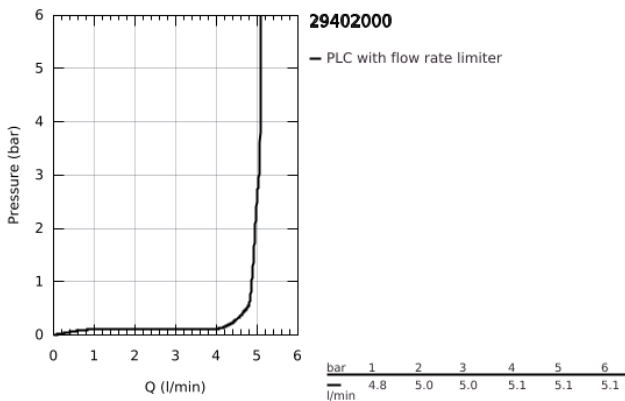

29 402 000 ALLURE BRILLIANT TWO-HOLE BASIN MIXER M-SIZE

PRODUCT DESCRIPTION

- Colour: chrome
- wall mounted
- without concealed body
- for use with rough-in set 23 200
- GROHE LongLife finish
- GROHE EcoJoy - less water, perfect flow
- maximum flow rate (at 3 bar): 5 l/min
- spout with integrated mousseur
- center distance 110 mm
- projection 161 mm
- min. recommended pressure 1.0 bar

29 402 000 **ALLURE BRILLIANT TWO-HOLE BASIN MIXER**
M-SIZE

SPARE PARTS, October 2021 – now

1: Lever (Spare part-nr. 46797000)

2: Race (Spare part-nr. 46794000)

3: Extension (Spare part-nr. 46627000)*

* Optional accessories