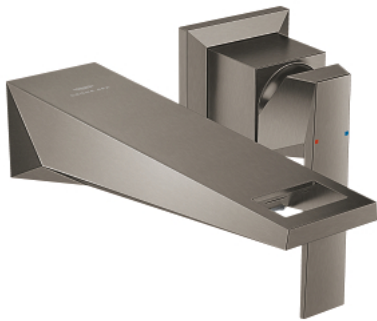

29 402 AL0 ALLURE BRILLIANT TWO-HOLE BASIN MIXER M-SIZE

PRODUCT DESCRIPTION

- Colour: brushed hard graphite
- wall mounted
- without concealed body
- for use with rough-in set 23 200
- GROHE LongLife finish
- GROHE EcoJoy - less water, perfect flow
- maximum flow rate (at 3 bar): 5 l/min
- spout with integrated mousseur
- center distance 110 mm
- projection 161 mm
- min. recommended pressure 1.0 bar

29 402 AL0 **ALLURE BRILLIANT TWO-HOLE BASIN MIXER**
M-SIZE

SPARE PARTS, October 2021 – now

1: Lever (Spare part-nr. 46797AL0)

2: Race (Spare part-nr. 46794AL0)

3: Extension (Spare part-nr. 46627000)*

* Optional accessories