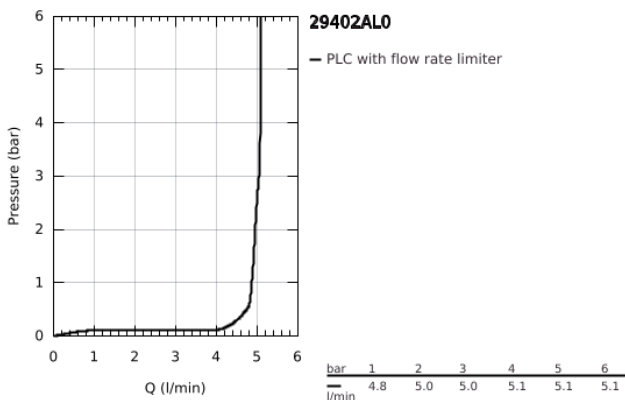

29 402 AL0 ALLURE BRILLIANT TWO-HOLE BASIN MIXER M-SIZE

PRODUCT DESCRIPTION

- Colour: brushed hard graphite
- wall mounted
- without concealed body
- for use with rough-in set 23 200
- GROHE LongLife finish
- GROHE EcoJoy - less water, perfect flow
- maximum flow rate (at 3 bar): 5 l/min
- spout with integrated mousseur
- center distance 110 mm
- projection 161 mm
- min. recommended pressure 1.0 bar

29 402 AL0 **ALLURE BRILLIANT TWO-HOLE BASIN MIXER**
M-SIZE

SPARE PARTS, October 2021 – now

1: Lever (Spare part-nr. 46797AL0)

2: Race (Spare part-nr. 46794AL0)

3: Extension (Spare part-nr. 46627000)*

* Optional accessories