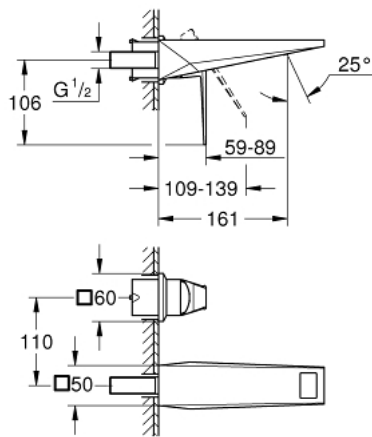

29 402 AL0 ALLURE BRILLIANT TWO-HOLE BASIN MIXER M-SIZE

PRODUCT DESCRIPTION

- Colour: brushed hard graphite
- wall mounted
- without concealed body
- for use with rough-in set 23 200
- GROHE LongLife finish
- GROHE EcoJoy - less water, perfect flow
- maximum flow rate (at 3 bar): 5 l/min
- spout with integrated mousseur
- center distance 110 mm
- projection 161 mm
- min. recommended pressure 1.0 bar

29 402 AL0 **ALLURE BRILLIANT TWO-HOLE BASIN MIXER**
M-SIZE

SPARE PARTS, October 2021 – now

1: Lever (Spare part-nr. 46797AL0)

2: Race (Spare part-nr. 46794AL0)

3: Extension (Spare part-nr. 46627000)*

* Optional accessories