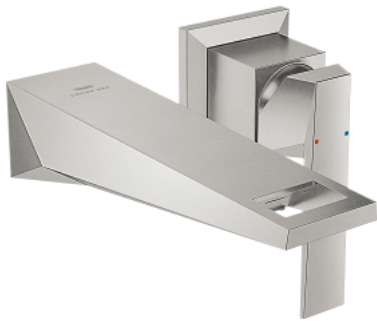

29 402 DC0 ALLURE BRILLIANT TWO-HOLE BASIN MIXER M-SIZE

PRODUCT DESCRIPTION

- Colour: Supersteel
- wall mounted
- without concealed body
- for use with rough-in set 23 200
- GROHE LongLife finish
- GROHE EcoJoy - less water, perfect flow
- maximum flow rate (at 3 bar): 5 l/min
- spout with integrated mousseur
- center distance 110 mm
- projection 161 mm
- min. recommended pressure 1.0 bar

29 402 DC0 **ALLURE BRILLIANT TWO-HOLE BASIN MIXER**
M-SIZE

SPARE PARTS, October 2021 – now

1: Lever (Spare part-nr. 46797DC0)

2: Race (Spare part-nr. 46794DC0)

3: Extension (Spare part-nr. 46627000)*

* Optional accessories