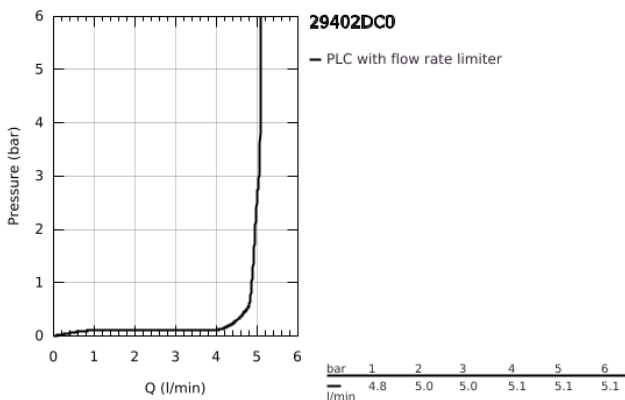

29 402 DC0 ALLURE BRILLIANT TWO-HOLE BASIN MIXER M-SIZE

PRODUCT DESCRIPTION

- Colour: Supersteel
- wall mounted
- without concealed body
- for use with rough-in set 23 200
- GROHE LongLife finish
- GROHE EcoJoy - less water, perfect flow
- maximum flow rate (at 3 bar): 5 l/min
- spout with integrated mousseur
- center distance 110 mm
- projection 161 mm
- min. recommended pressure 1.0 bar

29 402 DC0 **ALLURE BRILLIANT TWO-HOLE BASIN MIXER**
M-SIZE

SPARE PARTS, October 2021 – now

1: Lever (Spare part-nr. 46797DC0)

2: Race (Spare part-nr. 46794DC0)

3: Extension (Spare part-nr. 46627000)*

* Optional accessories