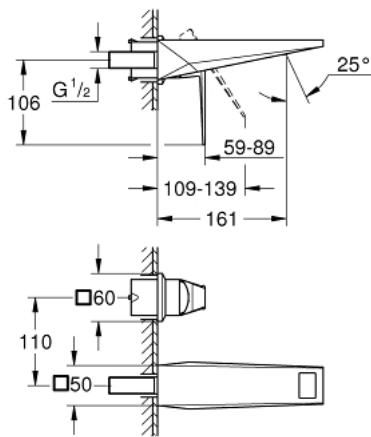

29 402 DC0 ALLURE BRILLIANT TWO-HOLE BASIN MIXER M-SIZE

PRODUCT DESCRIPTION

- Colour: Supersteel
- wall mounted
- without concealed body
- for use with rough-in set 23 200
- GROHE LongLife finish
- GROHE EcoJoy - less water, perfect flow
- maximum flow rate (at 3 bar): 5 l/min
- spout with integrated mousseur
- center distance 110 mm
- projection 161 mm
- min. recommended pressure 1.0 bar

29 402 DC0 **ALLURE BRILLIANT TWO-HOLE BASIN MIXER**
M-SIZE

SPARE PARTS, October 2021 – now

1: Lever (Spare part-nr. 46797DC0)

2: Race (Spare part-nr. 46794DC0)

3: Extension (Spare part-nr. 46627000)*

* Optional accessories