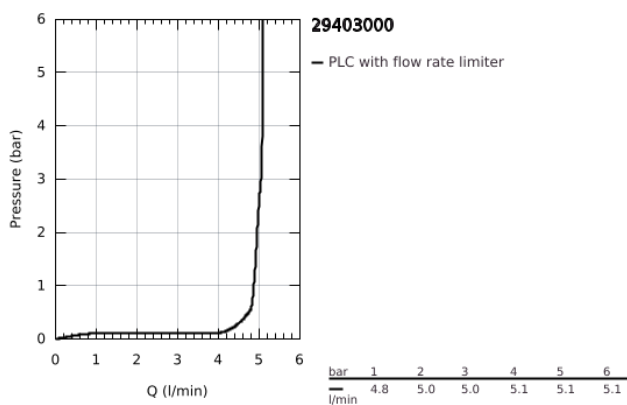

29 403 000 ALLURE BRILLIANT TWO-HOLE BASIN MIXER L-SIZE

PRODUCT DESCRIPTION

- Colour: chrome
- wall mounted
- without concealed body
- for use with rough-in set 23 200
- GROHE LongLife finish
- GROHE EcoJoy - less water, perfect flow
- maximum flow rate (at 3 bar): 5 l/min
- spout with integrated mousseur
- center distance 110 mm
- projection 210 mm
- min. recommended pressure 1.0 bar

29 403 000 **ALLURE BRILLIANT TWO-HOLE BASIN MIXER**
L-SIZE

SPARE PARTS, October 2021 – now

1: Lever (Spare part-nr. 46797000)

2: Race (Spare part-nr. 46794000)

3: Extension (Spare part-nr. 46627000)*

* Optional accessories