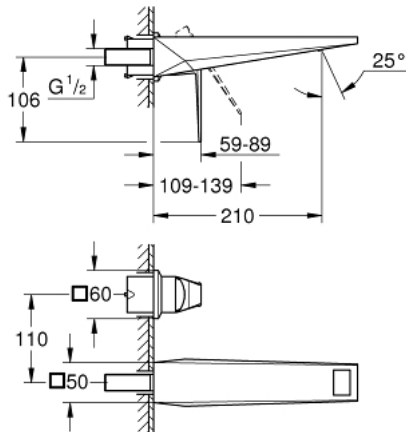

29 403 000 ALLURE BRILLIANT TWO-HOLE BASIN MIXER L-SIZE

PRODUCT DESCRIPTION

- Colour: chrome
- wall mounted
- without concealed body
- for use with rough-in set 23 200
- GROHE LongLife finish
- GROHE EcoJoy - less water, perfect flow
- maximum flow rate (at 3 bar): 5 l/min
- spout with integrated mousseur
- center distance 110 mm
- projection 210 mm
- min. recommended pressure 1.0 bar

29 403 000 **ALLURE BRILLIANT TWO-HOLE BASIN MIXER**
L-SIZE

SPARE PARTS, October 2021 – now

1: Lever (Spare part-nr. 46797000)

2: Race (Spare part-nr. 46794000)

3: Extension (Spare part-nr. 46627000)*

* Optional accessories