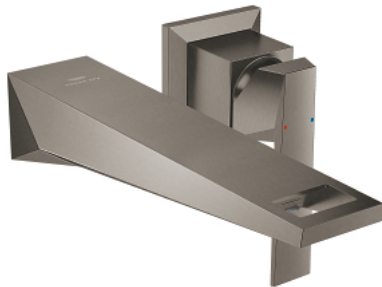

29 403 AL0 ALLURE BRILLIANT TWO-HOLE BASIN MIXER L-SIZE

PRODUCT DESCRIPTION

- Colour: brushed hard graphite
- wall mounted
- without concealed body
- for use with rough-in set 23 200
- GROHE LongLife finish
- GROHE EcoJoy - less water, perfect flow
- maximum flow rate (at 3 bar): 5 l/min
- spout with integrated mousseur
- center distance 110 mm
- projection 210 mm
- min. recommended pressure 1.0 bar

29 403 AL0 ALLURE BRILLIANT TWO-HOLE BASIN MIXER L-SIZE

SPARE PARTS, October 2021 – now

1: Lever (Spare part-nr. 46797AL0)

2: Race (Spare part-nr. 46794AL0)

3: Extension (Spare part-nr. 46627000)*

* Optional accessories