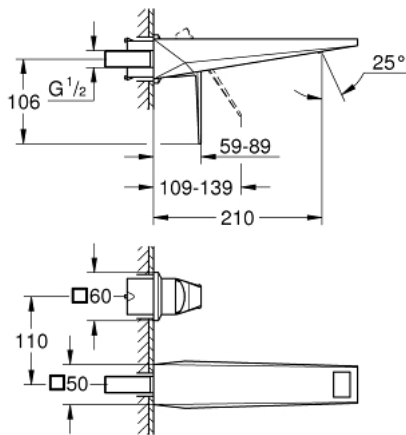

29 403 AL0 ALLURE BRILLIANT TWO-HOLE BASIN MIXER L-SIZE

PRODUCT DESCRIPTION

- Colour: brushed hard graphite
- wall mounted
- without concealed body
- for use with rough-in set 23 200
- GROHE LongLife finish
- GROHE EcoJoy - less water, perfect flow
- maximum flow rate (at 3 bar): 5 l/min
- spout with integrated mousseur
- center distance 110 mm
- projection 210 mm
- min. recommended pressure 1.0 bar

29 403 AL0 ALLURE BRILLIANT TWO-HOLE BASIN MIXER L-SIZE

SPARE PARTS, October 2021 – now

1: Lever (Spare part-nr. 46797AL0)

2: Race (Spare part-nr. 46794AL0)

3: Extension (Spare part-nr. 46627000)*

* Optional accessories