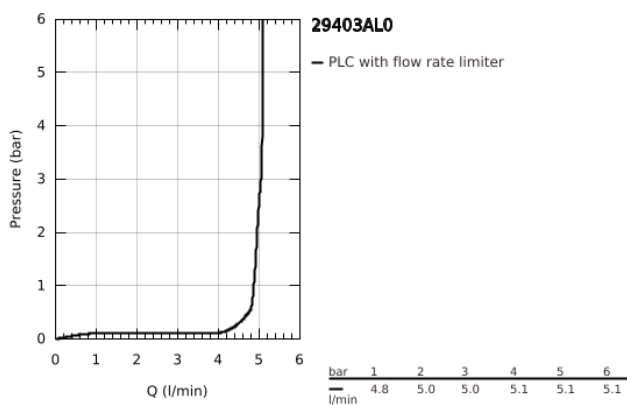

29 403 AL0 ALLURE BRILLIANT TWO-HOLE BASIN MIXER L-SIZE

PRODUCT DESCRIPTION

- Colour: brushed hard graphite
- wall mounted
- without concealed body
- for use with rough-in set 23 200
- GROHE LongLife finish
- GROHE EcoJoy - less water, perfect flow
- maximum flow rate (at 3 bar): 5 l/min
- spout with integrated mousseur
- center distance 110 mm
- projection 210 mm
- min. recommended pressure 1.0 bar

29 403 AL0 ALLURE BRILLIANT TWO-HOLE BASIN MIXER L-SIZE

SPARE PARTS, October 2021 – now

1: Lever (Spare part-nr. 46797AL0)

2: Race (Spare part-nr. 46794AL0)

3: Extension (Spare part-nr. 46627000)*

* Optional accessories