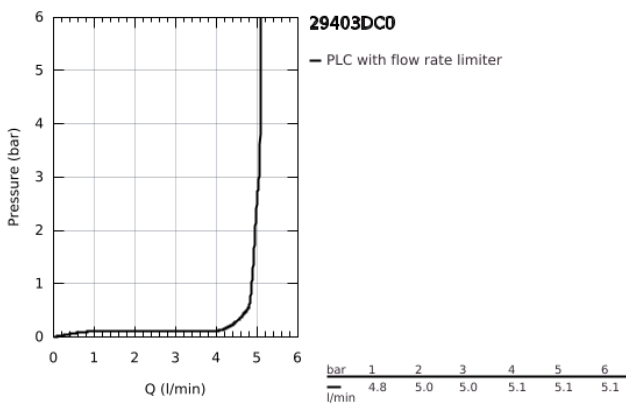

29 403 DC0 ALLURE BRILLIANT TWO-HOLE BASIN MIXER L-SIZE

PRODUCT DESCRIPTION

- Colour: Supersteel
- wall mounted
- without concealed body
- for use with rough-in set 23 200
- GROHE LongLife finish
- GROHE EcoJoy - less water, perfect flow
- maximum flow rate (at 3 bar): 5 l/min
- spout with integrated mousseur
- center distance 110 mm
- projection 210 mm
- min. recommended pressure 1.0 bar

29 403 DC0 **ALLURE BRILLIANT TWO-HOLE BASIN MIXER** **L-SIZE**

SPARE PARTS, October 2021 – now

1: Lever (Spare part-nr. 46797DC0)

2: Race (Spare part-nr. 46794DC0)

3: Extension (Spare part-nr. 46627000)*