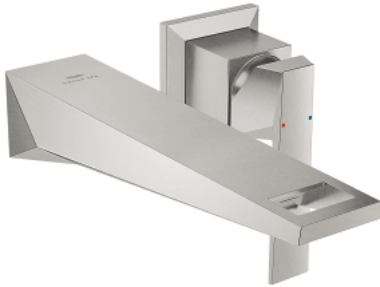

29 403 DC0 ALLURE BRILLIANT TWO-HOLE BASIN MIXER L-SIZE

PRODUCT DESCRIPTION

- Colour: Supersteel
- wall mounted
- without concealed body
- for use with rough-in set 23 200
- GROHE LongLife finish
- GROHE EcoJoy - less water, perfect flow
- maximum flow rate (at 3 bar): 5 l/min
- spout with integrated mousseur
- center distance 110 mm
- projection 210 mm
- min. recommended pressure 1.0 bar

29 403 DC0 **ALLURE BRILLIANT TWO-HOLE BASIN MIXER** **L-SIZE**

SPARE PARTS, October 2021 – now

1: Lever (Spare part-nr. 46797DC0)

2: Race (Spare part-nr. 46794DC0)

3: Extension (Spare part-nr. 46627000)*