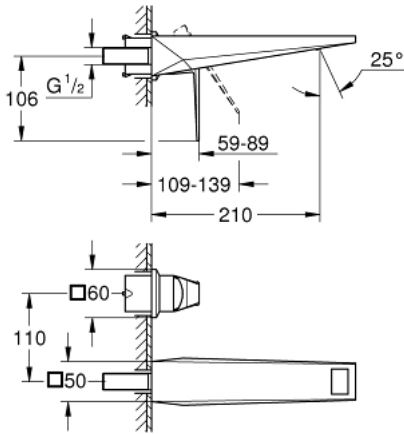

29 403 DC0 ALLURE BRILLIANT TWO-HOLE BASIN MIXER L-SIZE

PRODUCT DESCRIPTION

- Colour: Supersteel
- wall mounted
- without concealed body
- for use with rough-in set 23 200
- GROHE LongLife finish
- GROHE EcoJoy - less water, perfect flow
- maximum flow rate (at 3 bar): 5 l/min
- spout with integrated mousseur
- center distance 110 mm
- projection 210 mm
- min. recommended pressure 1.0 bar

29 403 DC0 **ALLURE BRILLIANT TWO-HOLE BASIN MIXER** **L-SIZE**

SPARE PARTS, October 2021 – now

1: Lever (Spare part-nr. 46797DC0)

2: Race (Spare part-nr. 46794DC0)

3: Extension (Spare part-nr. 46627000)*