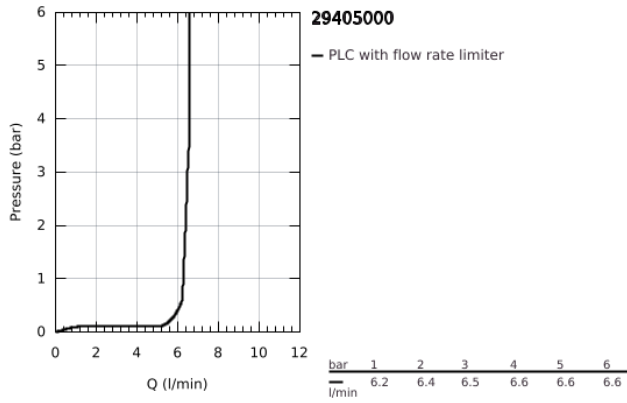

29 405 000 ALLURE BRILLIANT FOUR-HOLE SINGLE-LEVER BATH COMBINATION

PRODUCT DESCRIPTION

- Colour: chrome
- GROHE SilkMove 46 mm ceramic cartridge
- GROHE LongLife finish
- consisting of:
 - pre-assembled spout fixing
 - single lever mixer operating element
 - bath spout with integrated mousseur
 - diverter bath/shower
 - hand shower Rainshower Aqua Cube Stick 6.5 l/min
 - metal shower hose 2000 mm (always chrome for any colour of the set)
 - flexible connection hoses
 - connection for shower hose
 - protected against backflow
 - for use with 29 037 000

29 405 000 ALLURE BRILLIANT FOUR-HOLE SINGLE-LEVER BATH COMBINATION

29 405 000 ALLURE BRILLIANT FOUR-HOLE SINGLE-LEVER BATH COMBINATION

SPARE PARTS, October 2021 – now

- 1: Lever (Spare part-nr. 46804000)
- 2: Cartridge (Spare part-nr. 46048000)
- 3: Diverter knob (Spare part-nr. 48126000)
- 4: Diverter (Spare part-nr. 45443000)
- 4.1: Sealing washer $\varnothing 6 \times \varnothing 2$ (Spare part-nr. 0128300M)
- 4.2: Sealing washer (Spare part-nr. 0120500M)
- 5: Repl. kit for shank fastening (Spare part-nr. 45444000)
- 6: Non-return valve (Spare part-nr. 08565000)
- 7: Race (Spare part-nr. 46803000)
- 8: Dirt strainer (Spare part-nr. 0700200M)
- 9: Cone nut (Spare part-nr. 08864000)
- 10: Spring (Spare part-nr. 00869000)
- 11: Tube (Spare part-nr. 48018000)
- 12: Tube (Spare part-nr. 07300000)
- 13: Tube (Spare part-nr. 07227000)
- 14: Tube (Spare part-nr. 48017000)
- 15: Metal hose (Spare part-nr. 28146000)
- 16: Temperature limiter (Spare part-nr. 46375000)*
- 17: Socket Spanner (Spare part-nr. 19332000)*