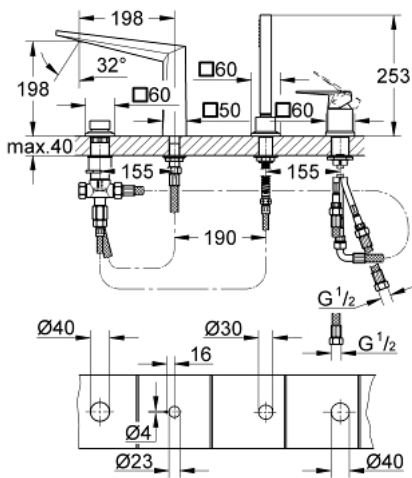

29 405 000 ALLURE BRILLIANT FOUR-HOLE SINGLE-LEVER BATH COMBINATION

PRODUCT DESCRIPTION

- Colour: chrome
- GROHE SilkMove 46 mm ceramic cartridge
- GROHE LongLife finish
- consisting of:
 - pre-assembled spout fixing
 - single lever mixer operating element
 - bath spout with integrated mousseur
 - diverter bath/shower
 - hand shower Rainshower Aqua Cube Stick 6.5 l/min
 - metal shower hose 2000 mm (always chrome for any colour of the set)
 - flexible connection hoses
 - connection for shower hose
 - protected against backflow
 - for use with 29 037 000

29 405 000 ALLURE BRILLIANT FOUR-HOLE SINGLE-LEVER BATH COMBINATION

29 405 000 ALLURE BRILLIANT FOUR-HOLE SINGLE-LEVER BATH COMBINATION

SPARE PARTS, October 2021 – now

- 1: Lever (Spare part-nr. 46804000)
- 2: Cartridge (Spare part-nr. 46048000)
- 3: Diverter knob (Spare part-nr. 48126000)
- 4: Diverter (Spare part-nr. 45443000)
- 4.1: Sealing washer $\varnothing 6 \times \varnothing 2$ (Spare part-nr. 0128300M)
- 4.2: Sealing washer (Spare part-nr. 0120500M)
- 5: Repl. kit for shank fastening (Spare part-nr. 45444000)
- 6: Non-return valve (Spare part-nr. 08565000)
- 7: Race (Spare part-nr. 46803000)
- 8: Dirt strainer (Spare part-nr. 0700200M)
- 9: Cone nut (Spare part-nr. 08864000)
- 10: Spring (Spare part-nr. 00869000)
- 11: Tube (Spare part-nr. 48018000)
- 12: Tube (Spare part-nr. 07300000)
- 13: Tube (Spare part-nr. 07227000)
- 14: Tube (Spare part-nr. 48017000)
- 15: Metal hose (Spare part-nr. 28146000)
- 16: Temperature limiter (Spare part-nr. 46375000)*
- 17: Socket Spanner (Spare part-nr. 19332000)*