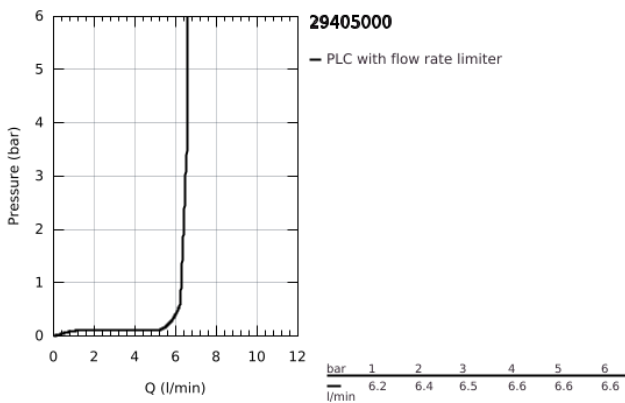

29 405 000 ALLURE BRILLIANT FOUR-HOLE SINGLE-LEVER BATH COMBINATION

PRODUCT DESCRIPTION

- Colour: chrome
- GROHE SilkMove 46 mm ceramic cartridge
- GROHE LongLife finish
- consisting of:
 - pre-assembled spout fixing
 - single lever mixer operating element
 - bath spout with integrated mousseur
 - diverter bath/shower
 - hand shower Rainshower Aqua Cube Stick 6.5 l/min
 - metal shower hose 2000 mm (always chrome for any colour of the set)
 - flexible connection hoses
 - connection for shower hose
 - protected against backflow
 - for use with 29 037 000

29 405 000 ALLURE BRILLIANT FOUR-HOLE SINGLE-LEVER BATH COMBINATION

29 405 000 ALLURE BRILLIANT FOUR-HOLE SINGLE-LEVER BATH COMBINATION

SPARE PARTS, October 2021 – now

- 1: Lever (Spare part-nr. 46804000)
- 2: Cartridge (Spare part-nr. 46048000)
- 3: Diverter knob (Spare part-nr. 48126000)
- 4: Diverter (Spare part-nr. 45443000)
- 4.1: Sealing washer $\varnothing 6 \times \varnothing 2$ (Spare part-nr. 0128300M)
- 4.2: Sealing washer (Spare part-nr. 0120500M)
- 5: Repl. kit for shank fastening (Spare part-nr. 45444000)
- 6: Non-return valve (Spare part-nr. 08565000)
- 7: Race (Spare part-nr. 46803000)
- 8: Dirt strainer (Spare part-nr. 0700200M)
- 9: Cone nut (Spare part-nr. 08864000)
- 10: Spring (Spare part-nr. 00869000)
- 11: Tube (Spare part-nr. 48018000)
- 12: Tube (Spare part-nr. 07300000)
- 13: Tube (Spare part-nr. 07227000)
- 14: Tube (Spare part-nr. 48017000)
- 15: Metal hose (Spare part-nr. 28146000)
- 16: Temperature limiter (Spare part-nr. 46375000)*
- 17: Socket Spanner (Spare part-nr. 19332000)*