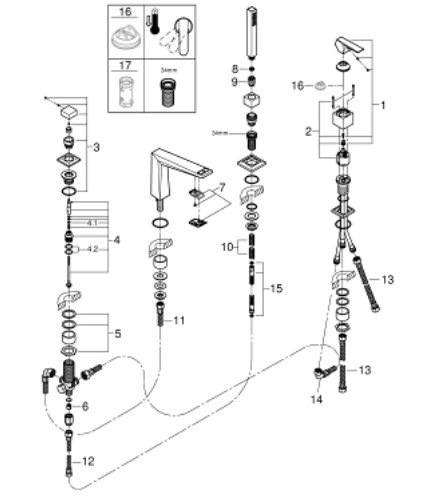

29 405 000 ALLURE BRILLIANT FOUR-HOLE SINGLE-LEVER BATH COMBINATION

PRODUCT DESCRIPTION

- Colour: chrome
- GROHE SilkMove 46 mm ceramic cartridge
- GROHE LongLife finish
- consisting of:
 - pre-assembled spout fixing
 - single lever mixer operating element
 - bath spout with integrated mousseur
 - diverter bath/shower
 - hand shower Rainshower Aqua Cube Stick 6.5 l/min
 - metal shower hose 2000 mm (always chrome for any colour of the set)
 - flexible connection hoses
 - connection for shower hose
 - protected against backflow
 - for use with 29 037 000

29 405 000 ALLURE BRILLIANT FOUR-HOLE SINGLE-LEVER BATH COMBINATION

29 405 000 ALLURE BRILLIANT FOUR-HOLE SINGLE-LEVER BATH COMBINATION

SPARE PARTS, October 2021 – now

- 1: Lever (Spare part-nr. 46804000)
- 2: Cartridge (Spare part-nr. 46048000)
- 3: Diverter knob (Spare part-nr. 48126000)
- 4: Diverter (Spare part-nr. 45443000)
- 4.1: Sealing washer $\varnothing 6 \times \varnothing 2$ (Spare part-nr. 0128300M)
- 4.2: Sealing washer (Spare part-nr. 0120500M)
- 5: Repl. kit for shank fastening (Spare part-nr. 45444000)
- 6: Non-return valve (Spare part-nr. 08565000)
- 7: Race (Spare part-nr. 46803000)
- 8: Dirt strainer (Spare part-nr. 0700200M)
- 9: Cone nut (Spare part-nr. 08864000)
- 10: Spring (Spare part-nr. 00869000)
- 11: Tube (Spare part-nr. 48018000)
- 12: Tube (Spare part-nr. 07300000)
- 13: Tube (Spare part-nr. 07227000)
- 14: Tube (Spare part-nr. 48017000)
- 15: Metal hose (Spare part-nr. 28146000)
- 16: Temperature limiter (Spare part-nr. 46375000)*
- 17: Socket Spanner (Spare part-nr. 19332000)*