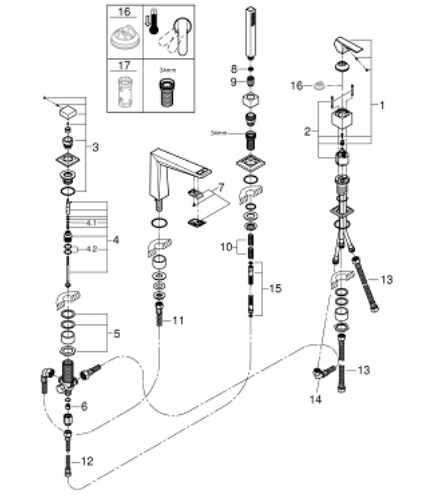

29 405 AL0 ALLURE BRILLIANT FOUR-HOLE SINGLE-LEVER BATH COMBINATION

PRODUCT DESCRIPTION

- Colour: brushed hard graphite
- GROHE SilkMove 46 mm ceramic cartridge
- GROHE LongLife finish
- consisting of:
 - pre-assembled spout fixing
 - single lever mixer operating element
 - bath spout with integrated mousseur
 - diverter bath/shower
 - hand shower Rainshower Aqua Cube Stick 6.5 l/min
 - metal shower hose 2000 mm (always chrome for any colour of the set)
 - flexible connection hoses
 - connection for shower hose
 - protected against backflow
 - for use with 29 037 000

29 405 AL0 ALLURE BRILLIANT FOUR-HOLE SINGLE-LEVER BATH COMBINATION

SPARE PARTS, October 2021 – now

- 1: Lever (Spare part-nr. 46804AL0)
- 2: Cartridge (Spare part-nr. 46048000)
- 3: Diverter knob (Spare part-nr. 48126AL0)
- 4: Diverter (Spare part-nr. 45443000)
- 4.1: Sealing washer $\varnothing 6 \times \varnothing 2$ (Spare part-nr. 0128300M)
- 4.2: Sealing washer (Spare part-nr. 0120500M)
- 5: Repl. kit for shank fastening (Spare part-nr. 45444000)
- 6: Non-return valve (Spare part-nr. 08565000)
- 7: Race (Spare part-nr. 46803AL0)
- 8: Dirt strainer (Spare part-nr. 0700200M)
- 9: Cone nut (Spare part-nr. 08864AL0)
- 10: Spring (Spare part-nr. 00869000)
- 11: Tube (Spare part-nr. 48018000)
- 12: Tube (Spare part-nr. 07300000)
- 13: Tube (Spare part-nr. 07227000)
- 14: Tube (Spare part-nr. 48017000)
- 15: Metal hose (Spare part-nr. 28146000)
- 16: Temperature limiter (Spare part-nr. 46375000)*
- 17: Socket Spanner (Spare part-nr. 19332000)*