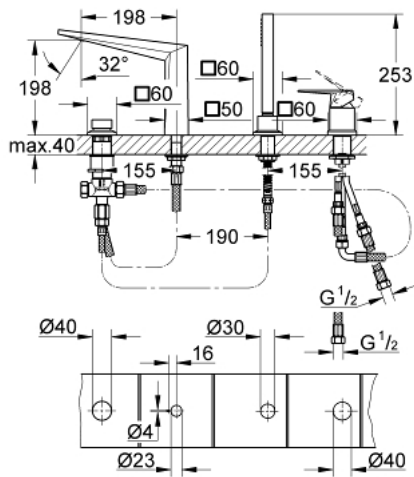

29 405 AL0 ALLURE BRILLIANT FOUR-HOLE SINGLE-LEVER BATH COMBINATION

PRODUCT DESCRIPTION

- Colour: brushed hard graphite
- GROHE SilkMove 46 mm ceramic cartridge
- GROHE LongLife finish
- consisting of:
 - pre-assembled spout fixing
 - single lever mixer operating element
 - bath spout with integrated mousseur
 - diverter bath/shower
 - hand shower Rainshower Aqua Cube Stick 6.5 l/min
 - metal shower hose 2000 mm (always chrome for any colour of the set)
 - flexible connection hoses
 - connection for shower hose
 - protected against backflow
 - for use with 29 037 000

29 405 AL0 ALLURE BRILLIANT FOUR-HOLE SINGLE-LEVER BATH COMBINATION

SPARE PARTS, October 2021 – now

- 1: Lever (Spare part-nr. 46804AL0)
- 2: Cartridge (Spare part-nr. 46048000)
- 3: Diverter knob (Spare part-nr. 48126AL0)
- 4: Diverter (Spare part-nr. 45443000)
- 4.1: Sealing washer $\varnothing 6 \times \varnothing 2$ (Spare part-nr. 0128300M)
- 4.2: Sealing washer (Spare part-nr. 0120500M)
- 5: Repl. kit for shank fastening (Spare part-nr. 45444000)
- 6: Non-return valve (Spare part-nr. 08565000)
- 7: Race (Spare part-nr. 46803AL0)
- 8: Dirt strainer (Spare part-nr. 0700200M)
- 9: Cone nut (Spare part-nr. 08864AL0)
- 10: Spring (Spare part-nr. 00869000)
- 11: Tube (Spare part-nr. 48018000)
- 12: Tube (Spare part-nr. 07300000)
- 13: Tube (Spare part-nr. 07227000)
- 14: Tube (Spare part-nr. 48017000)
- 15: Metal hose (Spare part-nr. 28146000)
- 16: Temperature limiter (Spare part-nr. 46375000)*
- 17: Socket Spanner (Spare part-nr. 19332000)*