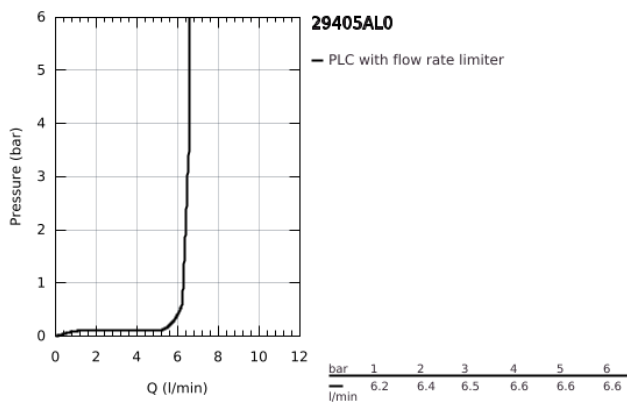

29 405 AL0 ALLURE BRILLIANT FOUR-HOLE SINGLE-LEVER BATH COMBINATION

PRODUCT DESCRIPTION

- Colour: brushed hard graphite
- GROHE SilkMove 46 mm ceramic cartridge
- GROHE LongLife finish
- consisting of:
 - pre-assembled spout fixing
 - single lever mixer operating element
 - bath spout with integrated mousseur
 - diverter bath/shower
 - hand shower Rainshower Aqua Cube Stick 6.5 l/min
 - metal shower hose 2000 mm (always chrome for any colour of the set)
 - flexible connection hoses
 - connection for shower hose
 - protected against backflow
 - for use with 29 037 000

29 405 AL0 ALLURE BRILLIANT FOUR-HOLE SINGLE-LEVER BATH COMBINATION

SPARE PARTS, October 2021 – now

- 1: Lever (Spare part-nr. 46804AL0)
- 2: Cartridge (Spare part-nr. 46048000)
- 3: Diverter knob (Spare part-nr. 48126AL0)
- 4: Diverter (Spare part-nr. 45443000)
- 4.1: Sealing washer $\varnothing 6 \times \varnothing 2$ (Spare part-nr. 0128300M)
- 4.2: Sealing washer (Spare part-nr. 0120500M)
- 5: Repl. kit for shank fastening (Spare part-nr. 45444000)
- 6: Non-return valve (Spare part-nr. 08565000)
- 7: Race (Spare part-nr. 46803AL0)
- 8: Dirt strainer (Spare part-nr. 0700200M)
- 9: Cone nut (Spare part-nr. 08864AL0)
- 10: Spring (Spare part-nr. 00869000)
- 11: Tube (Spare part-nr. 48018000)
- 12: Tube (Spare part-nr. 07300000)
- 13: Tube (Spare part-nr. 07227000)
- 14: Tube (Spare part-nr. 48017000)
- 15: Metal hose (Spare part-nr. 28146000)
- 16: Temperature limiter (Spare part-nr. 46375000)*
- 17: Socket Spanner (Spare part-nr. 19332000)*