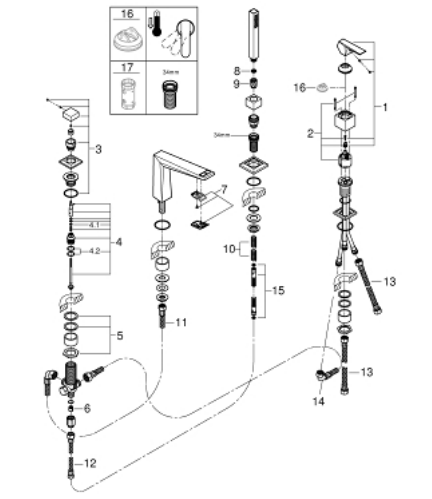

29 405 DC0 ALLURE BRILLIANT FOUR-HOLE SINGLE-LEVER BATH COMBINATION

PRODUCT DESCRIPTION

- Colour: Supersteel
- GROHE SilkMove 46 mm ceramic cartridge
- GROHE LongLife finish
- consisting of:
 - pre-assembled spout fixing
 - single lever mixer operating element
 - bath spout with integrated mousseur
 - diverter bath/shower
 - hand shower Rainshower Aqua Cube Stick 6.5 l/min
 - metal shower hose 2000 mm (always chrome for any colour of the set)
 - flexible connection hoses
 - connection for shower hose
 - protected against backflow
 - for use with 29 037 000

29 405 DC0 ALLURE BRILLIANT FOUR-HOLE SINGLE-LEVER BATH COMBINATION

SPARE PARTS, October 2021 – now

- 1: Lever (Spare part-nr. 46804DC0)
- 2: Cartridge (Spare part-nr. 46048000)
- 3: Diverter knob (Spare part-nr. 48126DC0)
- 4: Diverter (Spare part-nr. 45443000)
- 4.1: Sealing washer $\varnothing 6 \times \varnothing 2$ (Spare part-nr. 0128300M)
- 4.2: Sealing washer (Spare part-nr. 0120500M)
- 5: Repl. kit for shank fastening (Spare part-nr. 45444000)
- 6: Non-return valve (Spare part-nr. 08565000)
- 7: Race (Spare part-nr. 46803DC0)
- 8: Dirt strainer (Spare part-nr. 0700200M)
- 9: Cone nut (Spare part-nr. 08864DC0)
- 10: Spring (Spare part-nr. 00869000)
- 11: Tube (Spare part-nr. 48018000)
- 12: Tube (Spare part-nr. 07300000)
- 13: Tube (Spare part-nr. 07227000)
- 14: Tube (Spare part-nr. 48017000)
- 15: Metal hose (Spare part-nr. 28146000)
- 16: Temperature limiter (Spare part-nr. 46375000)*
- 17: Socket Spanner (Spare part-nr. 19332000)*