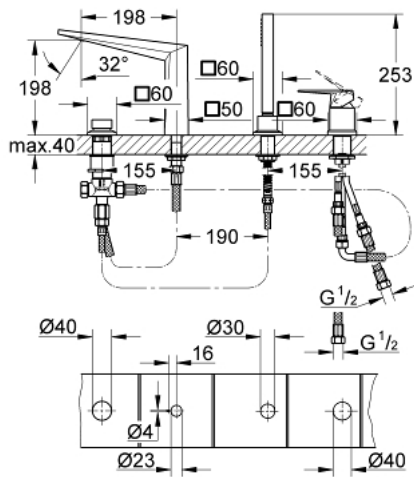

29 405 DC0 ALLURE BRILLIANT FOUR-HOLE SINGLE-LEVER BATH COMBINATION

PRODUCT DESCRIPTION

- Colour: Supersteel
- GROHE SilkMove 46 mm ceramic cartridge
- GROHE LongLife finish
- consisting of:
 - pre-assembled spout fixing
 - single lever mixer operating element
 - bath spout with integrated mousseur
 - diverter bath/shower
 - hand shower Rainshower Aqua Cube Stick 6.5 l/min
 - metal shower hose 2000 mm (always chrome for any colour of the set)
 - flexible connection hoses
 - connection for shower hose
 - protected against backflow
 - for use with 29 037 000

29 405 DC0 ALLURE BRILLIANT FOUR-HOLE SINGLE-LEVER BATH COMBINATION

SPARE PARTS, October 2021 – now

- 1: Lever (Spare part-nr. 46804DC0)
- 2: Cartridge (Spare part-nr. 46048000)
- 3: Diverter knob (Spare part-nr. 48126DC0)
- 4: Diverter (Spare part-nr. 45443000)
- 4.1: Sealing washer $\varnothing 6 \times \varnothing 2$ (Spare part-nr. 0128300M)
- 4.2: Sealing washer (Spare part-nr. 0120500M)
- 5: Repl. kit for shank fastening (Spare part-nr. 45444000)
- 6: Non-return valve (Spare part-nr. 08565000)
- 7: Race (Spare part-nr. 46803DC0)
- 8: Dirt strainer (Spare part-nr. 0700200M)
- 9: Cone nut (Spare part-nr. 08864DC0)
- 10: Spring (Spare part-nr. 00869000)
- 11: Tube (Spare part-nr. 48018000)
- 12: Tube (Spare part-nr. 07300000)
- 13: Tube (Spare part-nr. 07227000)
- 14: Tube (Spare part-nr. 48017000)
- 15: Metal hose (Spare part-nr. 28146000)
- 16: Temperature limiter (Spare part-nr. 46375000)*
- 17: Socket Spanner (Spare part-nr. 19332000)*