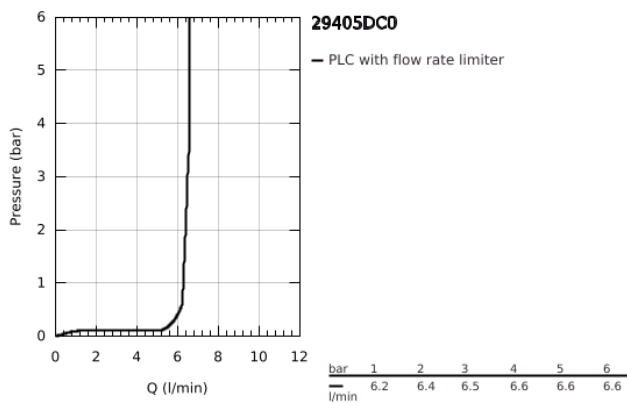

29 405 DC0 ALLURE BRILLIANT FOUR-HOLE SINGLE-LEVER BATH COMBINATION

PRODUCT DESCRIPTION

- Colour: Supersteel
- GROHE SilkMove 46 mm ceramic cartridge
- GROHE LongLife finish
- consisting of:
 - pre-assembled spout fixing
 - single lever mixer operating element
 - bath spout with integrated mousseur
 - diverter bath/shower
 - hand shower Rainshower Aqua Cube Stick 6.5 l/min
 - metal shower hose 2000 mm (always chrome for any colour of the set)
 - flexible connection hoses
 - connection for shower hose
 - protected against backflow
 - for use with 29 037 000

29 405 DC0 ALLURE BRILLIANT FOUR-HOLE SINGLE-LEVER BATH COMBINATION

SPARE PARTS, October 2021 – now

- 1: Lever (Spare part-nr. 46804DC0)
- 2: Cartridge (Spare part-nr. 46048000)
- 3: Diverter knob (Spare part-nr. 48126DC0)
- 4: Diverter (Spare part-nr. 45443000)
- 4.1: Sealing washer $\varnothing 6 \times \varnothing 2$ (Spare part-nr. 0128300M)
- 4.2: Sealing washer (Spare part-nr. 0120500M)
- 5: Repl. kit for shank fastening (Spare part-nr. 45444000)
- 6: Non-return valve (Spare part-nr. 08565000)
- 7: Race (Spare part-nr. 46803DC0)
- 8: Dirt strainer (Spare part-nr. 0700200M)
- 9: Cone nut (Spare part-nr. 08864DC0)
- 10: Spring (Spare part-nr. 00869000)
- 11: Tube (Spare part-nr. 48018000)
- 12: Tube (Spare part-nr. 07300000)
- 13: Tube (Spare part-nr. 07227000)
- 14: Tube (Spare part-nr. 48017000)
- 15: Metal hose (Spare part-nr. 28146000)
- 16: Temperature limiter (Spare part-nr. 46375000)*
- 17: Socket Spanner (Spare part-nr. 19332000)*