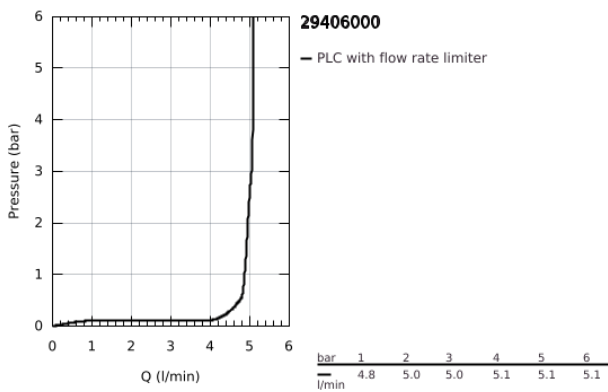

## 29 406 000 ATRIO TWO-HOLE BASIN MIXER JOYSTICK

### PRODUCT DESCRIPTION

- Colour: chrome
- wall mounted
- without concealed body
- trim set for Joystick mixer rough-in set 23 429 000
- GROHE FeatherControl Joystick cartridge
- GROHE LongLife finish
- GROHE EcoJoy - less water, perfect flow
- maximum flow rate (at 3 bar): 5 l/min
- center distance 110 mm
- projection 221 mm