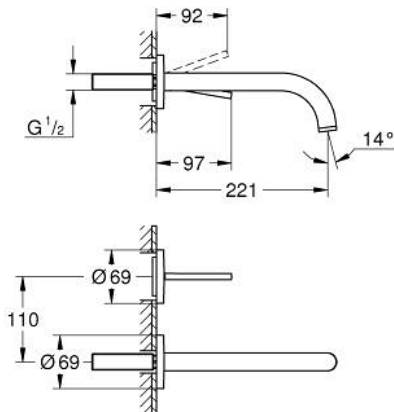

### PRODUCT DESCRIPTION

- Colour: chrome
- wall mounted
- without concealed body
- trim set for Joystick mixer rough-in set 23 429 000
- GROHE FeatherControl Joystick cartridge
- GROHE LongLife finish
- GROHE EcoJoy - less water, perfect flow
- maximum flow rate (at 3 bar): 5 l/min
- center distance 110 mm
- projection 221 mm

## 29 406 000 ATRIO TWO-HOLE BASIN MIXER JOYSTICK

**SPARE PARTS**, October 2021 – now

1: Flow straightener (Spare part-nr. 48408000)

2: Extension-set, 25 mm (Spare part-nr. 46901000)\*

\* Optional accessories