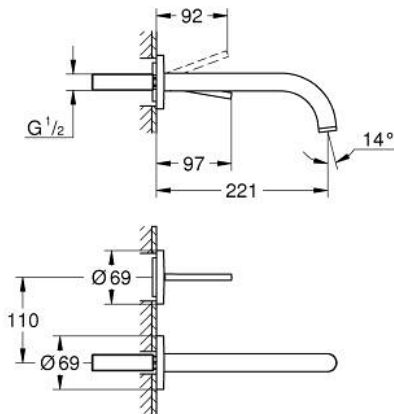

## 29 406 AL0 ATRIO TWO-HOLE BASIN MIXER JOYSTICK

### PRODUCT DESCRIPTION

- Colour: brushed hard graphite
- wall mounted
- without concealed body
- trim set for Joystick mixer rough-in set 23 429 000
- GROHE FeatherControl Joystick cartridge
- GROHE LongLife finish
- GROHE EcoJoy - less water, perfect flow
- maximum flow rate (at 3 bar): 5 l/min
- center distance 110 mm
- projection 221 mm

## 29 406 AL0 ATRIO TWO-HOLE BASIN MIXER JOYSTICK

**SPARE PARTS**, October 2021 – now

1: Flow straightener (Spare part-nr. 48408000)

2: Extension-set, 25 mm (Spare part-nr. 46901000)\*

\* Optional accessories