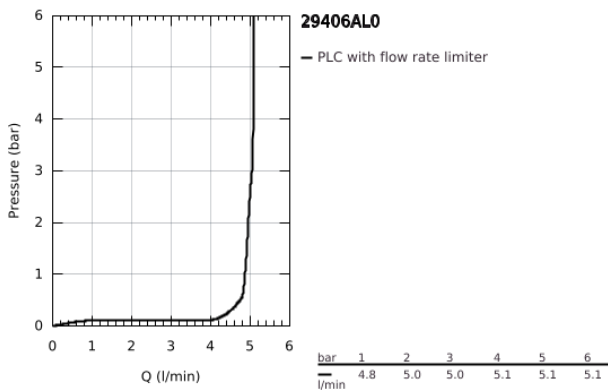

## 29 406 AL0 ATRIO TWO-HOLE BASIN MIXER JOYSTICK

### PRODUCT DESCRIPTION

- Colour: brushed hard graphite
- wall mounted
- without concealed body
- trim set for Joystick mixer rough-in set 23 429 000
- GROHE FeatherControl Joystick cartridge
- GROHE LongLife finish
- GROHE EcoJoy - less water, perfect flow
- maximum flow rate (at 3 bar): 5 l/min
- center distance 110 mm
- projection 221 mm