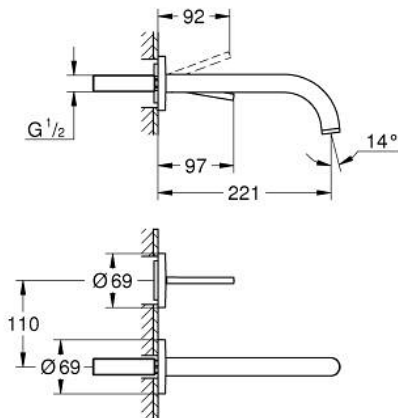

29 406 DA0 ATRIO TWO-HOLE BASIN MIXER JOYSTICK

PRODUCT DESCRIPTION

- Colour: warm sunset
- wall mounted
- without concealed body
- trim set for Joystick mixer rough-in set 23 429 000
- GROHE FeatherControl Joystick cartridge
- GROHE LongLife finish
- GROHE EcoJoy - less water, perfect flow
- maximum flow rate (at 3 bar): 5 l/min
- center distance 110 mm
- projection 221 mm

29 406 DA0 ATRIO TWO-HOLE BASIN MIXER JOYSTICK

SPARE PARTS, October 2021 – now

1: Flow straightener (Spare part-nr. 48408000)

2: Extension-set, 25 mm (Spare part-nr. 46901000)*

* Optional accessories