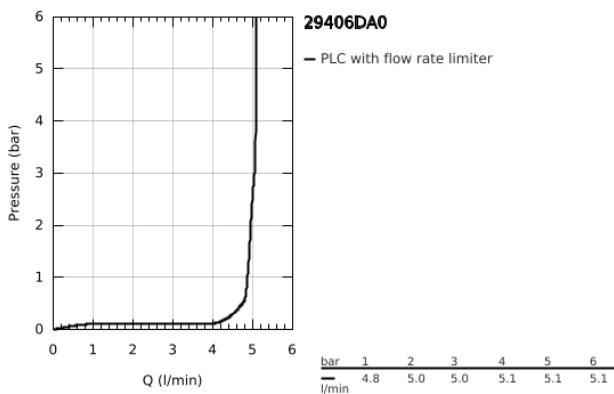

29 406 DA0 ATRIO TWO-HOLE BASIN MIXER JOYSTICK

PRODUCT DESCRIPTION

- Colour: warm sunset
- wall mounted
- without concealed body
- trim set for Joystick mixer rough-in set 23 429 000
- GROHE FeatherControl Joystick cartridge
- GROHE LongLife finish
- GROHE EcoJoy - less water, perfect flow
- maximum flow rate (at 3 bar): 5 l/min
- center distance 110 mm
- projection 221 mm

29 406 DA0 ATRIO TWO-HOLE BASIN MIXER JOYSTICK

SPARE PARTS, October 2021 – now

1: Flow straightener (Spare part-nr. 48408000)

2: Extension-set, 25 mm (Spare part-nr. 46901000)*

* Optional accessories