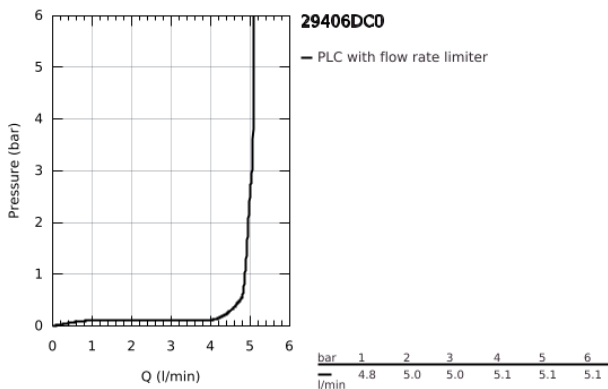

29 406 DC0 ATRIO TWO-HOLE BASIN MIXER JOYSTICK

PRODUCT DESCRIPTION

- Colour: Supersteel
- wall mounted
- without concealed body
- trim set for Joystick mixer rough-in set 23 429 000
- GROHE FeatherControl Joystick cartridge
- GROHE LongLife finish
- GROHE EcoJoy - less water, perfect flow
- maximum flow rate (at 3 bar): 5 l/min
- center distance 110 mm
- projection 221 mm

29 406 DC0 ATRIO TWO-HOLE BASIN MIXER JOYSTICK

SPARE PARTS, October 2021 – now

1: Flow straightener (Spare part-nr. 48408000)

2: Extension-set, 25 mm (Spare part-nr. 46901000)*

* Optional accessories