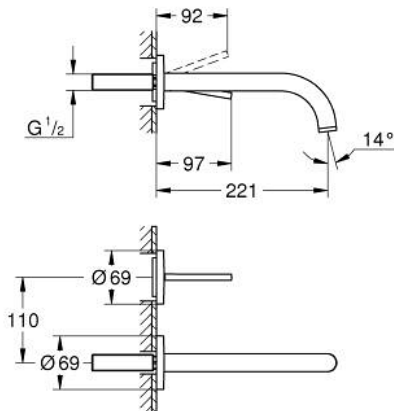

29 406 DC0 ATRIO TWO-HOLE BASIN MIXER JOYSTICK

PRODUCT DESCRIPTION

- Colour: Supersteel
- wall mounted
- without concealed body
- trim set for Joystick mixer rough-in set 23 429 000
- GROHE FeatherControl Joystick cartridge
- GROHE LongLife finish
- GROHE EcoJoy - less water, perfect flow
- maximum flow rate (at 3 bar): 5 l/min
- center distance 110 mm
- projection 221 mm

29 406 DC0 ATRIO TWO-HOLE BASIN MIXER JOYSTICK

SPARE PARTS, October 2021 – now

1: Flow straightener (Spare part-nr. 48408000)

2: Extension-set, 25 mm (Spare part-nr. 46901000)*

* Optional accessories