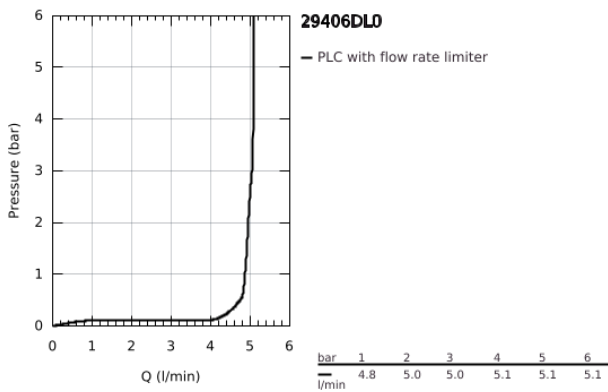

## 29 406 DL0 ATRIO TWO-HOLE BASIN MIXER JOYSTICK

### PRODUCT DESCRIPTION

- Colour: brushed warm sunset
- wall mounted
- without concealed body
- trim set for Joystick mixer rough-in set 23 429 000
- GROHE FeatherControl Joystick cartridge
- GROHE LongLife finish
- GROHE EcoJoy - less water, perfect flow
- maximum flow rate (at 3 bar): 5 l/min
- center distance 110 mm
- projection 221 mm