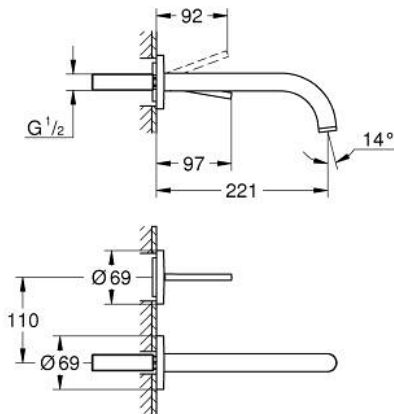

## 29 406 DL0 ATRIO TWO-HOLE BASIN MIXER JOYSTICK

### PRODUCT DESCRIPTION

- Colour: brushed warm sunset
- wall mounted
- without concealed body
- trim set for Joystick mixer rough-in set 23 429 000
- GROHE FeatherControl Joystick cartridge
- GROHE LongLife finish
- GROHE EcoJoy - less water, perfect flow
- maximum flow rate (at 3 bar): 5 l/min
- center distance 110 mm
- projection 221 mm

## 29 406 DL0 ATRIO TWO-HOLE BASIN MIXER JOYSTICK

**SPARE PARTS**, November 2022 – now

1: Flow straightener (Spare part-nr. 48408000)

2: Extension-set, 25 mm (Spare part-nr. 46901000)\*

\* Optional accessories