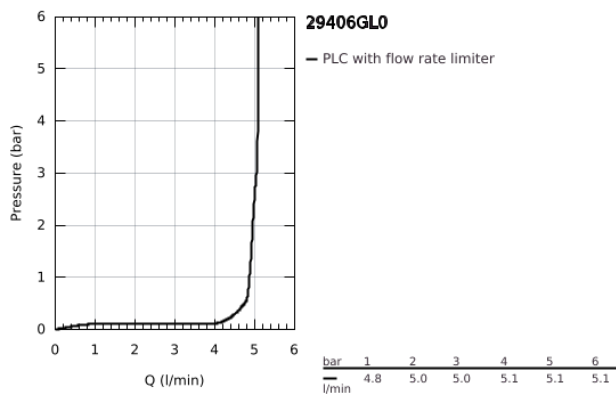

29 406 GL0 ATRIO TWO-HOLE BASIN MIXER JOYSTICK

PRODUCT DESCRIPTION

- Colour: cool sunrise
- wall mounted
- without concealed body
- trim set for Joystick mixer rough-in set 23 429 000
- GROHE FeatherControl Joystick cartridge
- GROHE LongLife finish
- GROHE EcoJoy - less water, perfect flow
- maximum flow rate (at 3 bar): 5 l/min
- center distance 110 mm
- projection 221 mm

29 406 GL0 ATRIO TWO-HOLE BASIN MIXER JOYSTICK

SPARE PARTS, October 2021 – now

1: Flow straightener (Spare part-nr. 48408000)

2: Extension-set, 25 mm (Spare part-nr. 46901000)*

* Optional accessories