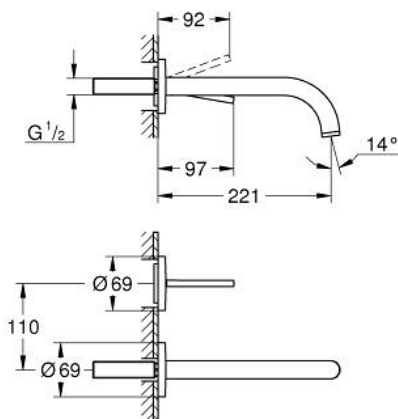

29 406 GL0 ATRIO TWO-HOLE BASIN MIXER JOYSTICK

PRODUCT DESCRIPTION

- Colour: cool sunrise
- wall mounted
- without concealed body
- trim set for Joystick mixer rough-in set 23 429 000
- GROHE FeatherControl Joystick cartridge
- GROHE LongLife finish
- GROHE EcoJoy - less water, perfect flow
- maximum flow rate (at 3 bar): 5 l/min
- center distance 110 mm
- projection 221 mm

29 406 GL0 ATRIO TWO-HOLE BASIN MIXER JOYSTICK

SPARE PARTS, October 2021 – now

1: Flow straightener (Spare part-nr. 48408000)

2: Extension-set, 25 mm (Spare part-nr. 46901000)*

* Optional accessories