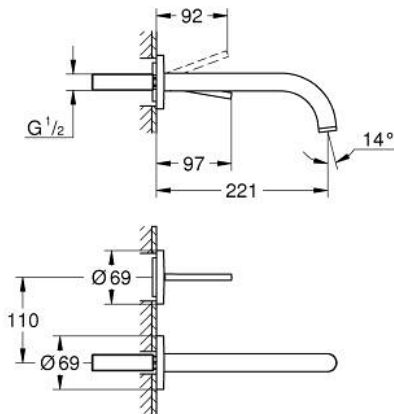

29 406 GN0 ATRIO TWO-HOLE BASIN MIXER JOYSTICK

PRODUCT DESCRIPTION

- Colour: brushed cool sunrise
- wall mounted
- without concealed body
- trim set for Joystick mixer rough-in set 23 429 000
- GROHE FeatherControl Joystick cartridge
- GROHE LongLife finish
- GROHE EcoJoy - less water, perfect flow
- maximum flow rate (at 3 bar): 5 l/min
- center distance 110 mm
- projection 221 mm

29 406 GN0 ATRIO TWO-HOLE BASIN MIXER JOYSTICK

SPARE PARTS, November 2022 – now

1: Flow straightener (Spare part-nr. 48408000)

2: Extension-set, 25 mm (Spare part-nr. 46901000)*

* Optional accessories