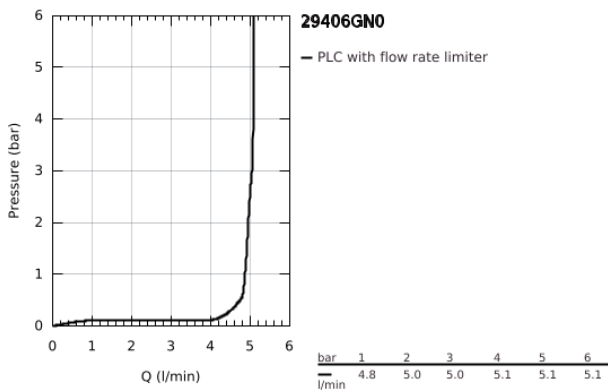

29 406 GN0 ATRIO TWO-HOLE BASIN MIXER JOYSTICK

PRODUCT DESCRIPTION

- Colour: brushed cool sunrise
- wall mounted
- without concealed body
- trim set for Joystick mixer rough-in set 23 429 000
- GROHE FeatherControl Joystick cartridge
- GROHE LongLife finish
- GROHE EcoJoy - less water, perfect flow
- maximum flow rate (at 3 bar): 5 l/min
- center distance 110 mm
- projection 221 mm

29 406 GN0 ATRIO TWO-HOLE BASIN MIXER JOYSTICK

SPARE PARTS, November 2022 – now

1: Flow straightener (Spare part-nr. 48408000)

2: Extension-set, 25 mm (Spare part-nr. 46901000)*

* Optional accessories