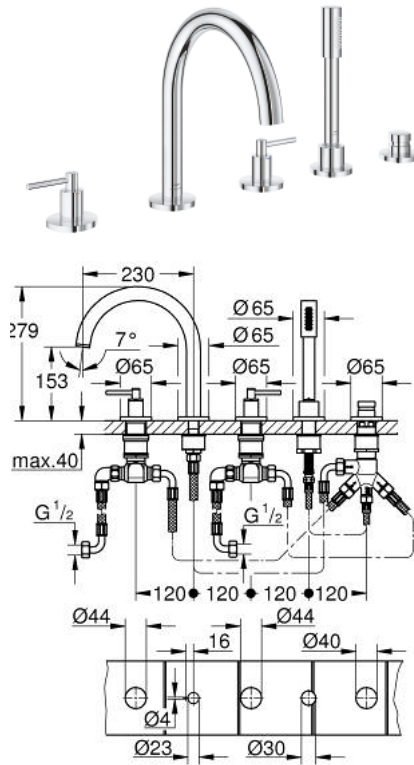

29 407 000 ATRIO 5-HOLE BATH COMBINATION

PRODUCT DESCRIPTION

- Colour: chrome
- ceramic headparts 1/2", 90°
- GROHE LongLife finish
- consisting of:
 - pre-assembled spout fixing
 - with lever handles
 - bath spout with mousseur and diverter bath/shower
 - hand shower Rainshower Aqua Stick 6.5 l/min
 - shower hose 2000 mm
 - flexible connection hoses
 - connection for shower hose
 - protected against backflow
 - for use with baseframe 29 037 002 (please order separately)
- Two different sets of caps included. One set with "H" and "C" marking, one set without marking.

29 407 000 ATRIO 5-HOLE BATH COMBINATION

SPARE PARTS, October 2021 – now

- 1: Lever handle bath (Spare part-nr. 14218000)
 - 2: Escutcheon (Spare part-nr. 1013510000)
 - 3: Ceramic headpart 3/4" (Spare part-nr. 45888000)
 - 4: Valve seat 3/4" (Spare part-nr. 45345000)
 - 5: Repl. kit for shank fastening (Spare part-nr. 45444000)
 - 6: Tube (Spare part-nr. 48019000)
 - 7: Spout (Spare part-nr. 1013500000)
 - 7.1: Mousseur (Spare part-nr. 13926000)
 - 8: Tube (Spare part-nr. 48018000)
 - 9: Ceramic headpart 3/4" (Spare part-nr. 45887000)
 - 10: Dirt strainer (Spare part-nr. 0700200M)
 - 11: Cone nut (Spare part-nr. 08864000)
 - 12: Spring (Spare part-nr. 00869000)
 - 13: Metal hose (Spare part-nr. 28146000)
 - 14: Diverter knob (Spare part-nr. 48411000)
 - 15: Diverter (Spare part-nr. 45443000)
 - 15.1: Sealing washer $\varnothing 6 \times \varnothing 2$ (Spare part-nr. 0128300M)
 - 15.2: Sealing washer (Spare part-nr. 0120500M)
 - 16: Non-return valve (Spare part-nr. 08565000)
 - 17: Tube (Spare part-nr. 07300000)
 - 18: Socket Spanner (Spare part-nr. 19332000)*
- * Optional accessories