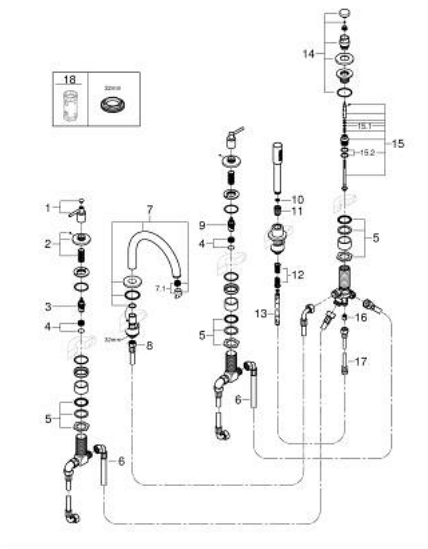

29 407 000 ATRIO 5-HOLE BATH COMBINATION

PRODUCT DESCRIPTION

- Colour: chrome
- ceramic headparts 1/2", 90°
- GROHE LongLife finish
- consisting of:
 - pre-assembled spout fixing
 - with lever handles
 - bath spout with mousseur and diverter bath/shower
 - hand shower Rainshower Aqua Stick 6.5 l/min
 - shower hose 2000 mm
 - flexible connection hoses
 - connection for shower hose
 - protected against backflow
 - for use with baseframe 29 037 002 (please order separately)
- Two different sets of caps included. One set with "H" and "C" marking, one set without marking.

29 407 000 ATRIO 5-HOLE BATH COMBINATION

SPARE PARTS, October 2021 – now

- 1: Lever handle bath (Spare part-nr. 14218000)
 - 2: Escutcheon (Spare part-nr. 1013510000)
 - 3: Ceramic headpart 3/4" (Spare part-nr. 45888000)
 - 4: Valve seat 3/4" (Spare part-nr. 45345000)
 - 5: Repl. kit for shank fastening (Spare part-nr. 45444000)
 - 6: Tube (Spare part-nr. 48019000)
 - 7: Spout (Spare part-nr. 1013500000)
 - 7.1: Mousseur (Spare part-nr. 13926000)
 - 8: Tube (Spare part-nr. 48018000)
 - 9: Ceramic headpart 3/4" (Spare part-nr. 45887000)
 - 10: Dirt strainer (Spare part-nr. 0700200M)
 - 11: Cone nut (Spare part-nr. 08864000)
 - 12: Spring (Spare part-nr. 00869000)
 - 13: Metal hose (Spare part-nr. 28146000)
 - 14: Diverter knob (Spare part-nr. 48411000)
 - 15: Diverter (Spare part-nr. 45443000)
 - 15.1: Sealing washer $\varnothing 6 \times \varnothing 2$ (Spare part-nr. 0128300M)
 - 15.2: Sealing washer (Spare part-nr. 0120500M)
 - 16: Non-return valve (Spare part-nr. 08565000)
 - 17: Tube (Spare part-nr. 07300000)
 - 18: Socket Spanner (Spare part-nr. 19332000)*
- * Optional accessories