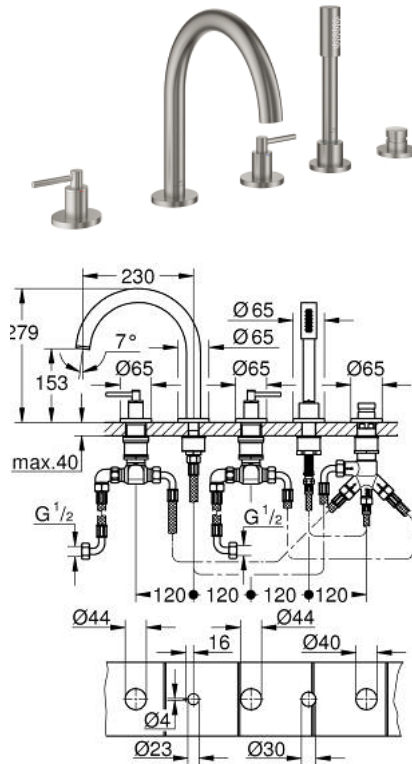

29 407 DC0 ATRIO 5-HOLE BATH COMBINATION

PRODUCT DESCRIPTION

- Colour: Supersteel
- ceramic headparts 1/2", 90°
- GROHE LongLife finish
- consisting of:
 - pre-assembled spout fixing
 - with lever handles
 - bath spout with mousseur and diverter bath/shower
 - hand shower Rainshower Aqua Stick 6.5 l/min
 - shower hose 2000 mm
 - flexible connection hoses
 - connection for shower hose
 - protected against backflow
 - for use with baseframe 29 037 002 (please order separately)
- Two different sets of caps included. One set with "H" and "C" marking, one set without marking.

29 407 DC0 ATRIO 5-HOLE BATH COMBINATION

SPARE PARTS, October 2021 – now

- 1: Lever handle bath (Spare part-nr. 14218DC0)
 - 2: Escutcheon (Spare part-nr. 101351DC00)
 - 3: Ceramic headpart 3/4" (Spare part-nr. 45888000)
 - 4: Valve seat 3/4" (Spare part-nr. 45345000)
 - 5: Repl. kit for shank fastening (Spare part-nr. 45444000)
 - 6: Tube (Spare part-nr. 48019000)
 - 7: Spout (Spare part-nr. 101350DC00)
 - 7.1: Mousseur (Spare part-nr. 13926000)
 - 8: Tube (Spare part-nr. 48018000)
 - 9: Ceramic headpart 3/4" (Spare part-nr. 45887000)
 - 10: Dirt strainer (Spare part-nr. 0700200M)
 - 11: Cone nut (Spare part-nr. 08864DC0)
 - 12: Spring (Spare part-nr. 00869000)
 - 13: Metal hose (Spare part-nr. 28146000)
 - 14: Diverter knob (Spare part-nr. 48411DC0)
 - 15: Diverter (Spare part-nr. 45443000)
 - 15.1: Sealing washer $\varnothing 6 \times \varnothing 2$ (Spare part-nr. 0128300M)
 - 15.2: Sealing washer (Spare part-nr. 0120500M)
 - 16: Non-return valve (Spare part-nr. 08565000)
 - 17: Tube (Spare part-nr. 07300000)
 - 18: Socket Spanner (Spare part-nr. 19332000)*
- * Optional accessories