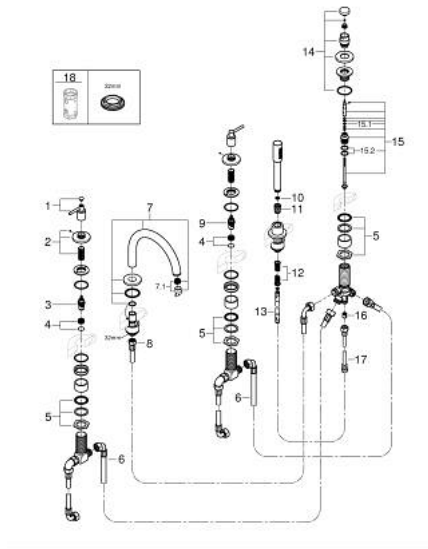

29 407 DC0 ATRIO 5-HOLE BATH COMBINATION

PRODUCT DESCRIPTION

- Colour: Supersteel
- ceramic headparts 1/2", 90°
- GROHE LongLife finish
- consisting of:
 - pre-assembled spout fixing
 - with lever handles
 - bath spout with mousseur and diverter bath/shower
 - hand shower Rainshower Aqua Stick 6.5 l/min
 - shower hose 2000 mm
 - flexible connection hoses
 - connection for shower hose
 - protected against backflow
 - for use with baseframe 29 037 002 (please order separately)
- Two different sets of caps included. One set with "H" and "C" marking, one set without marking.

29 407 DC0 ATRIO 5-HOLE BATH COMBINATION

SPARE PARTS, October 2021 – now

- 1: Lever handle bath (Spare part-nr. 14218DC0)
 - 2: Escutcheon (Spare part-nr. 101351DC00)
 - 3: Ceramic headpart 3/4" (Spare part-nr. 45888000)
 - 4: Valve seat 3/4" (Spare part-nr. 45345000)
 - 5: Repl. kit for shank fastening (Spare part-nr. 45444000)
 - 6: Tube (Spare part-nr. 48019000)
 - 7: Spout (Spare part-nr. 101350DC00)
 - 7.1: Mousseur (Spare part-nr. 13926000)
 - 8: Tube (Spare part-nr. 48018000)
 - 9: Ceramic headpart 3/4" (Spare part-nr. 45887000)
 - 10: Dirt strainer (Spare part-nr. 0700200M)
 - 11: Cone nut (Spare part-nr. 08864DC0)
 - 12: Spring (Spare part-nr. 00869000)
 - 13: Metal hose (Spare part-nr. 28146000)
 - 14: Diverter knob (Spare part-nr. 48411DC0)
 - 15: Diverter (Spare part-nr. 45443000)
 - 15.1: Sealing washer $\varnothing 6 \times \varnothing 2$ (Spare part-nr. 0128300M)
 - 15.2: Sealing washer (Spare part-nr. 0120500M)
 - 16: Non-return valve (Spare part-nr. 08565000)
 - 17: Tube (Spare part-nr. 07300000)
 - 18: Socket Spanner (Spare part-nr. 19332000)*
- * Optional accessories