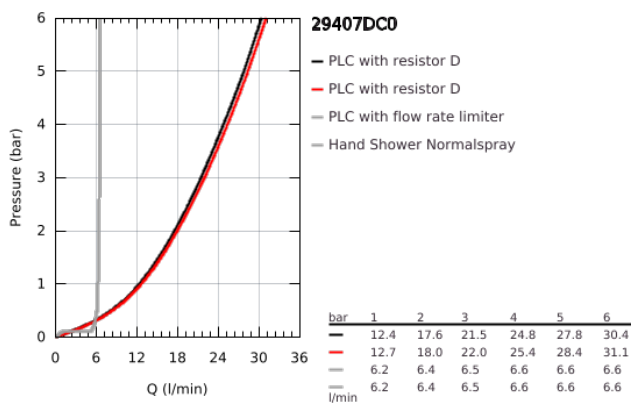

29 407 DC0 ATRIO 5-HOLE BATH COMBINATION

PRODUCT DESCRIPTION

- Colour: Supersteel
- ceramic headparts 1/2", 90°
- GROHE LongLife finish
- consisting of:
 - pre-assembled spout fixing
 - with lever handles
 - bath spout with mousseur and diverter bath/shower
 - hand shower Rainshower Aqua Stick 6.5 l/min
 - shower hose 2000 mm
 - flexible connection hoses
 - connection for shower hose
 - protected against backflow
 - for use with baseframe 29 037 002 (please order separately)
- Two different sets of caps included. One set with "H" and "C" marking, one set without marking.

29 407 DC0 ATRIO 5-HOLE BATH COMBINATION

SPARE PARTS, October 2021 – now

- 1: Lever handle bath (Spare part-nr. 14218DC0)
 - 2: Escutcheon (Spare part-nr. 101351DC00)
 - 3: Ceramic headpart 3/4" (Spare part-nr. 45888000)
 - 4: Valve seat 3/4" (Spare part-nr. 45345000)
 - 5: Repl. kit for shank fastening (Spare part-nr. 45444000)
 - 6: Tube (Spare part-nr. 48019000)
 - 7: Spout (Spare part-nr. 101350DC00)
 - 7.1: Mousseur (Spare part-nr. 13926000)
 - 8: Tube (Spare part-nr. 48018000)
 - 9: Ceramic headpart 3/4" (Spare part-nr. 45887000)
 - 10: Dirt strainer (Spare part-nr. 0700200M)
 - 11: Cone nut (Spare part-nr. 08864DC0)
 - 12: Spring (Spare part-nr. 00869000)
 - 13: Metal hose (Spare part-nr. 28146000)
 - 14: Diverter knob (Spare part-nr. 48411DC0)
 - 15: Diverter (Spare part-nr. 45443000)
 - 15.1: Sealing washer $\varnothing 6 \times \varnothing 2$ (Spare part-nr. 0128300M)
 - 15.2: Sealing washer (Spare part-nr. 0120500M)
 - 16: Non-return valve (Spare part-nr. 08565000)
 - 17: Tube (Spare part-nr. 07300000)
 - 18: Socket Spanner (Spare part-nr. 19332000)*
- * Optional accessories