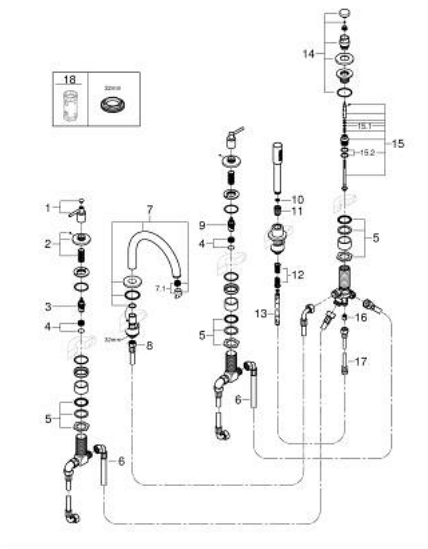

29 407 GL0 ATRIO 5-HOLE BATH COMBINATION

PRODUCT DESCRIPTION

- Colour: cool sunrise
- ceramic headparts 1/2", 90°
- GROHE LongLife finish
- consisting of:
 - pre-assembled spout fixing
 - with lever handles
 - bath spout with mousseur and diverter bath/shower
 - hand shower Rainshower Aqua Stick 6.5 l/min
 - shower hose 2000 mm
 - flexible connection hoses
 - connection for shower hose
 - protected against backflow
 - for use with baseframe 29 037 002 (please order separately)
- Two different sets of caps included. One set with "H" and "C" marking, one set without marking.

29 407 GL0 ATRIO 5-HOLE BATH COMBINATION

SPARE PARTS, October 2021 – now

- 1: Lever handle bath (Spare part-nr. 14218GL0)
 - 2: Escutcheon (Spare part-nr. 101351GL00)
 - 3: Ceramic headpart 3/4" (Spare part-nr. 45888000)
 - 4: Valve seat 3/4" (Spare part-nr. 45345000)
 - 5: Repl. kit for shank fastening (Spare part-nr. 45444000)
 - 6: Tube (Spare part-nr. 48019000)
 - 7: Spout (Spare part-nr. 101350GL00)
 - 7.1: Mousseur (Spare part-nr. 13926000)
 - 8: Tube (Spare part-nr. 48018000)
 - 9: Ceramic headpart 3/4" (Spare part-nr. 45887000)
 - 10: Dirt strainer (Spare part-nr. 0700200M)
 - 11: Cone nut (Spare part-nr. 08864GL0)
 - 12: Spring (Spare part-nr. 00869000)
 - 13: Metal hose (Spare part-nr. 28146000)
 - 14: Diverter knob (Spare part-nr. 48411GL0)
 - 15: Diverter (Spare part-nr. 45443000)
 - 15.1: Sealing washer $\varnothing 6 \times \varnothing 2$ (Spare part-nr. 0128300M)
 - 15.2: Sealing washer (Spare part-nr. 0120500M)
 - 16: Non-return valve (Spare part-nr. 08565000)
 - 17: Tube (Spare part-nr. 07300000)
 - 18: Socket Spanner (Spare part-nr. 19332000)*
- * Optional accessories