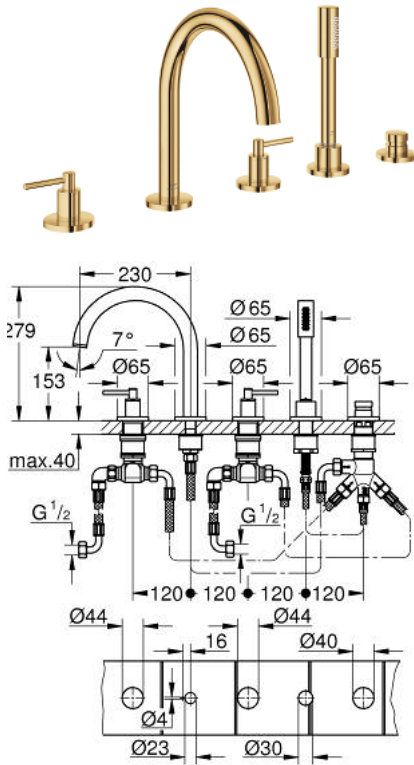

29 407 GL0 ATRIO 5-HOLE BATH COMBINATION

PRODUCT DESCRIPTION

- Colour: cool sunrise
- ceramic headparts 1/2", 90°
- GROHE LongLife finish
- consisting of:
 - pre-assembled spout fixing
 - with lever handles
 - bath spout with mousseur and diverter bath/shower
 - hand shower Rainshower Aqua Stick 6.5 l/min
 - shower hose 2000 mm
 - flexible connection hoses
 - connection for shower hose
 - protected against backflow
 - for use with baseframe 29 037 002 (please order separately)
- Two different sets of caps included. One set with "H" and "C" marking, one set without marking.

29 407 GL0 ATRIO 5-HOLE BATH COMBINATION

SPARE PARTS, October 2021 – now

- 1: Lever handle bath (Spare part-nr. 14218GL0)
 - 2: Escutcheon (Spare part-nr. 101351GL00)
 - 3: Ceramic headpart 3/4" (Spare part-nr. 45888000)
 - 4: Valve seat 3/4" (Spare part-nr. 45345000)
 - 5: Repl. kit for shank fastening (Spare part-nr. 45444000)
 - 6: Tube (Spare part-nr. 48019000)
 - 7: Spout (Spare part-nr. 101350GL00)
 - 7.1: Mousseur (Spare part-nr. 13926000)
 - 8: Tube (Spare part-nr. 48018000)
 - 9: Ceramic headpart 3/4" (Spare part-nr. 45887000)
 - 10: Dirt strainer (Spare part-nr. 0700200M)
 - 11: Cone nut (Spare part-nr. 08864GL0)
 - 12: Spring (Spare part-nr. 00869000)
 - 13: Metal hose (Spare part-nr. 28146000)
 - 14: Diverter knob (Spare part-nr. 48411GL0)
 - 15: Diverter (Spare part-nr. 45443000)
 - 15.1: Sealing washer $\varnothing 6 \times \varnothing 2$ (Spare part-nr. 0128300M)
 - 15.2: Sealing washer (Spare part-nr. 0120500M)
 - 16: Non-return valve (Spare part-nr. 08565000)
 - 17: Tube (Spare part-nr. 07300000)
 - 18: Socket Spanner (Spare part-nr. 19332000)*
- * Optional accessories