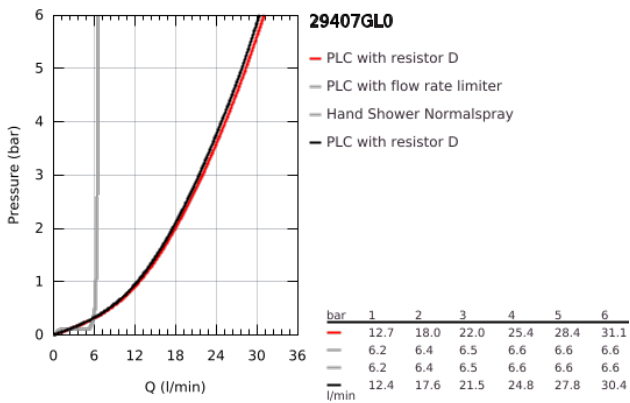

29 407 GL0 ATRIO 5-HOLE BATH COMBINATION

PRODUCT DESCRIPTION

- Colour: cool sunrise
- ceramic headparts 1/2", 90°
- GROHE LongLife finish
- consisting of:
 - pre-assembled spout fixing
 - with lever handles
 - bath spout with mousseur and diverter bath/shower
 - hand shower Rainshower Aqua Stick 6.5 l/min
 - shower hose 2000 mm
 - flexible connection hoses
 - connection for shower hose
 - protected against backflow
 - for use with baseframe 29 037 002 (please order separately)
- Two different sets of caps included. One set with "H" and "C" marking, one set without marking.