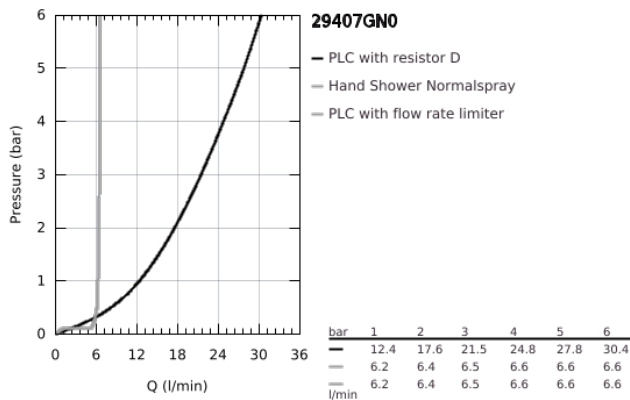

29 407 GN0 ATRIO 5-HOLE BATH COMBINATION

PRODUCT DESCRIPTION

- Colour: brushed cool sunrise
- ceramic headparts 1/2", 90°
- GROHE LongLife finish
- consisting of:
 - pre-assembled spout fixing
 - with lever handles
 - bath spout with mousseur and diverter bath/shower
 - hand shower Rainshower Aqua Stick 6.5 l/min
 - shower hose 2000 mm
 - flexible connection hoses
 - connection for shower hose
 - protected against backflow
 - for use with baseframe 29 037 002 (please order separately)
- Two different sets of caps included. One set with "H" and "C" marking, one set without marking.

29 407 GN0 ATRIO 5-HOLE BATH COMBINATION

SPARE PARTS, November 2022 – now

- 1: Lever handle bath (Spare part-nr. 14218GN0)
 - 2: Escutcheon (Spare part-nr. 101351GN00)
 - 3: Ceramic headpart 3/4" (Spare part-nr. 45888000)
 - 4: Valve seat 3/4" (Spare part-nr. 45345000)
 - 5: Repl. kit for shank fastening (Spare part-nr. 45444000)
 - 6: Tube (Spare part-nr. 48019000)
 - 7: Spout (Spare part-nr. 101350GN00)
 - 7.1: Mousseur (Spare part-nr. 13926000)
 - 8: Tube (Spare part-nr. 48018000)
 - 9: Ceramic headpart 3/4" (Spare part-nr. 45887000)
 - 10: Dirt strainer (Spare part-nr. 0700200M)
 - 11: Cone nut (Spare part-nr. 08864GN0)
 - 12: Spring (Spare part-nr. 00869000)
 - 13: Metal hose (Spare part-nr. 28146000)
 - 14: Diverter knob (Spare part-nr. 48411GN0)
 - 15: Diverter (Spare part-nr. 45443000)
 - 15.1: Sealing washer $\varnothing 6 \times \varnothing 2$ (Spare part-nr. 0128300M)
 - 15.2: Sealing washer (Spare part-nr. 0120500M)
 - 16: Non-return valve (Spare part-nr. 08565000)
 - 17: Tube (Spare part-nr. 07300000)
 - 18: Socket Spanner (Spare part-nr. 19332000)*
- * Optional accessories