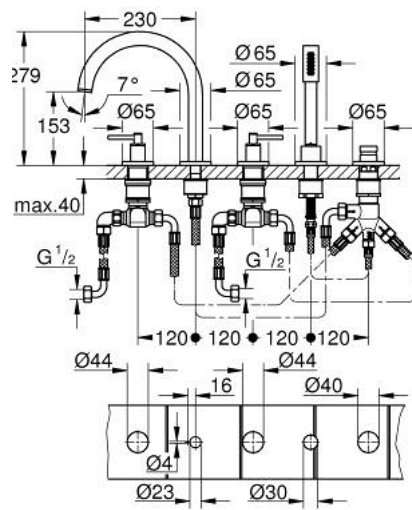

29 407 GN0 ATRIO 5-HOLE BATH COMBINATION

PRODUCT DESCRIPTION

- Colour: brushed cool sunrise
- ceramic headparts 1/2", 90°
- GROHE LongLife finish
- consisting of:
 - pre-assembled spout fixing
 - with lever handles
 - bath spout with mousseur and diverter bath/shower
 - hand shower Rainshower Aqua Stick 6.5 l/min
 - shower hose 2000 mm
 - flexible connection hoses
 - connection for shower hose
 - protected against backflow
 - for use with baseframe 29 037 002 (please order separately)
- Two different sets of caps included. One set with "H" and "C" marking, one set without marking.

29 407 GN0 ATRIO 5-HOLE BATH COMBINATION

SPARE PARTS, November 2022 – now

- 1: Lever handle bath (Spare part-nr. 14218GN0)
 - 2: Escutcheon (Spare part-nr. 101351GN00)
 - 3: Ceramic headpart 3/4" (Spare part-nr. 45888000)
 - 4: Valve seat 3/4" (Spare part-nr. 45345000)
 - 5: Repl. kit for shank fastening (Spare part-nr. 45444000)
 - 6: Tube (Spare part-nr. 48019000)
 - 7: Spout (Spare part-nr. 101350GN00)
 - 7.1: Mousseur (Spare part-nr. 13926000)
 - 8: Tube (Spare part-nr. 48018000)
 - 9: Ceramic headpart 3/4" (Spare part-nr. 45887000)
 - 10: Dirt strainer (Spare part-nr. 0700200M)
 - 11: Cone nut (Spare part-nr. 08864GN0)
 - 12: Spring (Spare part-nr. 00869000)
 - 13: Metal hose (Spare part-nr. 28146000)
 - 14: Diverter knob (Spare part-nr. 48411GN0)
 - 15: Diverter (Spare part-nr. 45443000)
 - 15.1: Sealing washer $\varnothing 6 \times \varnothing 2$ (Spare part-nr. 0128300M)
 - 15.2: Sealing washer (Spare part-nr. 0120500M)
 - 16: Non-return valve (Spare part-nr. 08565000)
 - 17: Tube (Spare part-nr. 07300000)
 - 18: Socket Spanner (Spare part-nr. 19332000)*
- * Optional accessories