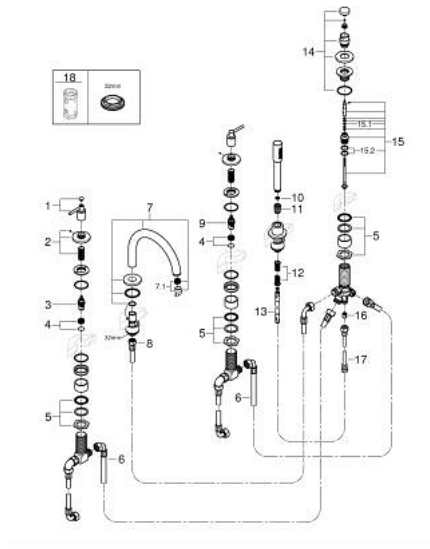

29 407 GN0 ATRIO 5-HOLE BATH COMBINATION

PRODUCT DESCRIPTION

- Colour: brushed cool sunrise
- ceramic headparts 1/2", 90°
- GROHE LongLife finish
- consisting of:
 - pre-assembled spout fixing
 - with lever handles
 - bath spout with mousseur and diverter bath/shower
 - hand shower Rainshower Aqua Stick 6.5 l/min
 - shower hose 2000 mm
 - flexible connection hoses
 - connection for shower hose
 - protected against backflow
 - for use with baseframe 29 037 002 (please order separately)
- Two different sets of caps included. One set with "H" and "C" marking, one set without marking.

29 407 GN0 ATRIO 5-HOLE BATH COMBINATION

SPARE PARTS, November 2022 – now

- 1: Lever handle bath (Spare part-nr. 14218GN0)
 - 2: Escutcheon (Spare part-nr. 101351GN00)
 - 3: Ceramic headpart 3/4" (Spare part-nr. 45888000)
 - 4: Valve seat 3/4" (Spare part-nr. 45345000)
 - 5: Repl. kit for shank fastening (Spare part-nr. 45444000)
 - 6: Tube (Spare part-nr. 48019000)
 - 7: Spout (Spare part-nr. 101350GN00)
 - 7.1: Mousseur (Spare part-nr. 13926000)
 - 8: Tube (Spare part-nr. 48018000)
 - 9: Ceramic headpart 3/4" (Spare part-nr. 45887000)
 - 10: Dirt strainer (Spare part-nr. 0700200M)
 - 11: Cone nut (Spare part-nr. 08864GN0)
 - 12: Spring (Spare part-nr. 00869000)
 - 13: Metal hose (Spare part-nr. 28146000)
 - 14: Diverter knob (Spare part-nr. 48411GN0)
 - 15: Diverter (Spare part-nr. 45443000)
 - 15.1: Sealing washer $\varnothing 6 \times \varnothing 2$ (Spare part-nr. 0128300M)
 - 15.2: Sealing washer (Spare part-nr. 0120500M)
 - 16: Non-return valve (Spare part-nr. 08565000)
 - 17: Tube (Spare part-nr. 07300000)
 - 18: Socket Spanner (Spare part-nr. 19332000)*
- * Optional accessories