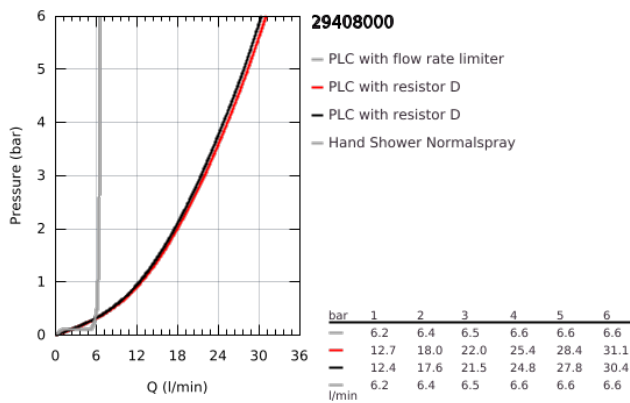

29 408 000 ATRIO 5-HOLE BATH COMBINATION

PRODUCT DESCRIPTION

- Colour: chrome
- ceramic headparts 1/2", 90°
- GROHE LongLife finish
- consisting of:
- pre-assembled spout fixing
- with cross handles
- bath spout with mousseur and diverter bath/shower
- hand shower Rainshower Aqua Stick 6.5 l/min
- shower hose 2000 mm
- flexible connection hoses
- connection for shower hose
- protected against backflow
- for use with baseframe 29 037 002 (please order separately)
- Two different sets of caps included. One set with "H" and "C" marking, one set without marking.