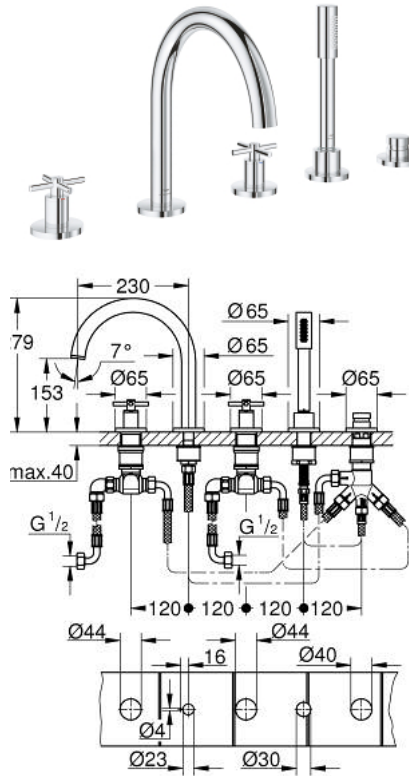

29 408 000 ATRIO 5-HOLE BATH COMBINATION

PRODUCT DESCRIPTION

- Colour: chrome
- ceramic headparts 1/2", 90°
- GROHE LongLife finish
- consisting of:
- pre-assembled spout fixing
- with cross handles
- bath spout with mousseur and diverter bath/shower
- hand shower Rainshower Aqua Stick 6.5 l/min
- shower hose 2000 mm
- flexible connection hoses
- connection for shower hose
- protected against backflow
- for use with baseframe 29 037 002 (please order separately)
- Two different sets of caps included. One set with "H" and "C" marking, one set without marking.

29 408 000 ATRIO 5-HOLE BATH COMBINATION

SPARE PARTS, October 2021 – now

- 1: Cross handle bath (Spare part-nr. 14217000)
 - 2: Escutcheon (Spare part-nr. 1013510000)
 - 3: Ceramic headpart 3/4" (Spare part-nr. 45888000)
 - 4: Valve seat 3/4" (Spare part-nr. 45345000)
 - 5: Repl. kit for shank fastening (Spare part-nr. 45444000)
 - 6: Tube (Spare part-nr. 48019000)
 - 7: Spout (Spare part-nr. 1013500000)
 - 7.1: Mousseur (Spare part-nr. 13926000)
 - 8: Tube (Spare part-nr. 48018000)
 - 9: Ceramic headpart 3/4" (Spare part-nr. 45887000)
 - 10: Dirt strainer (Spare part-nr. 0700200M)
 - 11: Cone nut (Spare part-nr. 08864000)
 - 12: Spring (Spare part-nr. 00869000)
 - 13: Metal hose (Spare part-nr. 28146000)
 - 14: Diverter knob (Spare part-nr. 48411000)
 - 15: Diverter (Spare part-nr. 45443000)
 - 15.1: Sealing washer $\varnothing 6 \times \varnothing 2$ (Spare part-nr. 0128300M)
 - 15.2: Sealing washer (Spare part-nr. 0120500M)
 - 16: Non-return valve (Spare part-nr. 08565000)
 - 17: Tube (Spare part-nr. 07300000)
 - 18: Socket Spanner (Spare part-nr. 19332000)*
- * Optional accessories