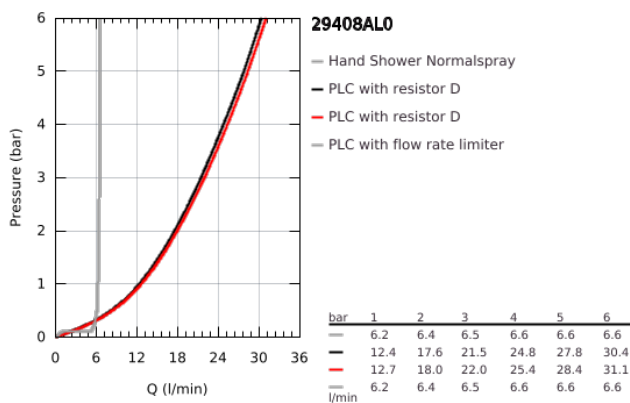

29 408 AL0 ATRIO 5-HOLE BATH COMBINATION

PRODUCT DESCRIPTION

- Colour: brushed hard graphite
- ceramic headparts 1/2", 90°
- GROHE LongLife finish
- consisting of:
 - pre-assembled spout fixing
 - with cross handles
 - bath spout with mousseur and diverter bath/shower
 - hand shower Rainshower Aqua Stick 6.5 l/min
 - shower hose 2000 mm
 - flexible connection hoses
 - connection for shower hose
 - protected against backflow
 - for use with baseframe 29 037 002 (please order separately)
- Two different sets of caps included. One set with "H" and "C" marking, one set without marking.

29 408 AL0 ATRIO 5-HOLE BATH COMBINATION

SPARE PARTS, October 2021 – now

- 1: Cross handle bath (Spare part-nr. 14217AL0)
 - 2: Escutcheon (Spare part-nr. 101351AL00)
 - 3: Ceramic headpart 3/4" (Spare part-nr. 45888000)
 - 4: Valve seat 3/4" (Spare part-nr. 45345000)
 - 5: Repl. kit for shank fastening (Spare part-nr. 45444000)
 - 6: Tube (Spare part-nr. 48019000)
 - 7: Spout (Spare part-nr. 101350AL00)
 - 7.1: Mousseur (Spare part-nr. 13926000)
 - 8: Tube (Spare part-nr. 48018000)
 - 9: Ceramic headpart 3/4" (Spare part-nr. 45887000)
 - 10: Dirt strainer (Spare part-nr. 0700200M)
 - 11: Cone nut (Spare part-nr. 08864AL0)
 - 12: Spring (Spare part-nr. 00869000)
 - 13: Metal hose (Spare part-nr. 28146000)
 - 14: Diverter knob (Spare part-nr. 48411AL0)
 - 15: Diverter (Spare part-nr. 45443000)
 - 15.1: Sealing washer $\varnothing 6 \times \varnothing 2$ (Spare part-nr. 0128300M)
 - 15.2: Sealing washer (Spare part-nr. 0120500M)
 - 16: Non-return valve (Spare part-nr. 08565000)
 - 17: Tube (Spare part-nr. 07300000)
 - 18: Socket Spanner (Spare part-nr. 19332000)*
- * Optional accessories