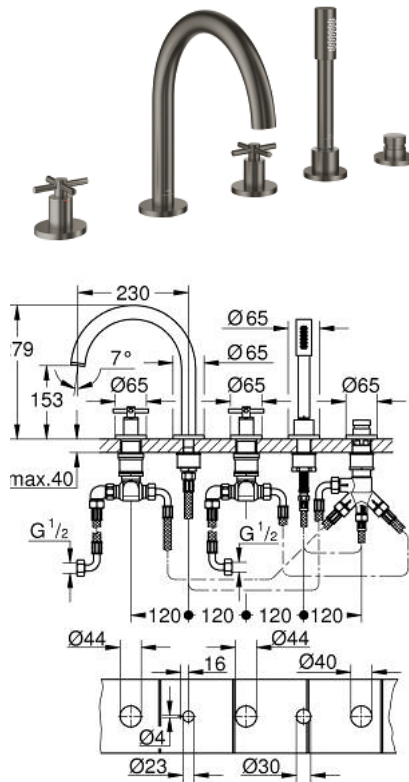

29 408 AL0 ATRIO 5-HOLE BATH COMBINATION

PRODUCT DESCRIPTION

- Colour: brushed hard graphite
- ceramic headparts 1/2", 90°
- GROHE LongLife finish
- consisting of:
 - pre-assembled spout fixing
 - with cross handles
 - bath spout with mousseur and diverter bath/shower
 - hand shower Rainshower Aqua Stick 6.5 l/min
 - shower hose 2000 mm
 - flexible connection hoses
 - connection for shower hose
 - protected against backflow
 - for use with baseframe 29 037 002 (please order separately)
- Two different sets of caps included. One set with "H" and "C" marking, one set without marking.

29 408 AL0 ATRIO 5-HOLE BATH COMBINATION

SPARE PARTS, October 2021 – now

- 1: Cross handle bath (Spare part-nr. 14217AL0)
 - 2: Escutcheon (Spare part-nr. 101351AL00)
 - 3: Ceramic headpart 3/4" (Spare part-nr. 45888000)
 - 4: Valve seat 3/4" (Spare part-nr. 45345000)
 - 5: Repl. kit for shank fastening (Spare part-nr. 45444000)
 - 6: Tube (Spare part-nr. 48019000)
 - 7: Spout (Spare part-nr. 101350AL00)
 - 7.1: Mousseur (Spare part-nr. 13926000)
 - 8: Tube (Spare part-nr. 48018000)
 - 9: Ceramic headpart 3/4" (Spare part-nr. 45887000)
 - 10: Dirt strainer (Spare part-nr. 0700200M)
 - 11: Cone nut (Spare part-nr. 08864AL0)
 - 12: Spring (Spare part-nr. 00869000)
 - 13: Metal hose (Spare part-nr. 28146000)
 - 14: Diverter knob (Spare part-nr. 48411AL0)
 - 15: Diverter (Spare part-nr. 45443000)
 - 15.1: Sealing washer $\varnothing 6 \times \varnothing 2$ (Spare part-nr. 0128300M)
 - 15.2: Sealing washer (Spare part-nr. 0120500M)
 - 16: Non-return valve (Spare part-nr. 08565000)
 - 17: Tube (Spare part-nr. 07300000)
 - 18: Socket Spanner (Spare part-nr. 19332000)*
- * Optional accessories