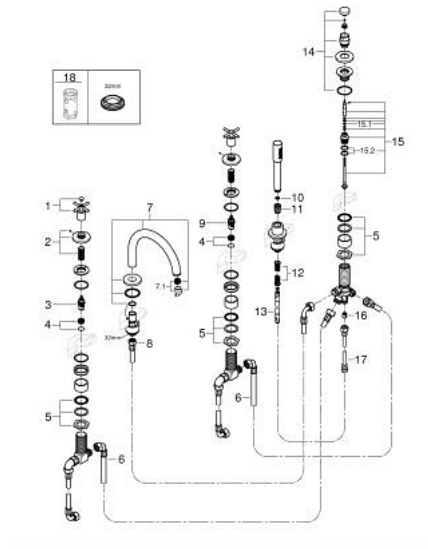

29 408 AL0 ATRIO 5-HOLE BATH COMBINATION

PRODUCT DESCRIPTION

- Colour: brushed hard graphite
- ceramic headparts 1/2", 90°
- GROHE LongLife finish
- consisting of:
 - pre-assembled spout fixing
 - with cross handles
 - bath spout with mousseur and diverter bath/shower
 - hand shower Rainshower Aqua Stick 6.5 l/min
 - shower hose 2000 mm
 - flexible connection hoses
 - connection for shower hose
 - protected against backflow
 - for use with baseframe 29 037 002 (please order separately)
- Two different sets of caps included. One set with "H" and "C" marking, one set without marking.

29 408 AL0 ATRIO 5-HOLE BATH COMBINATION

SPARE PARTS, October 2021 – now

- 1: Cross handle bath (Spare part-nr. 14217AL0)
 - 2: Escutcheon (Spare part-nr. 101351AL00)
 - 3: Ceramic headpart 3/4" (Spare part-nr. 45888000)
 - 4: Valve seat 3/4" (Spare part-nr. 45345000)
 - 5: Repl. kit for shank fastening (Spare part-nr. 45444000)
 - 6: Tube (Spare part-nr. 48019000)
 - 7: Spout (Spare part-nr. 101350AL00)
 - 7.1: Mousseur (Spare part-nr. 13926000)
 - 8: Tube (Spare part-nr. 48018000)
 - 9: Ceramic headpart 3/4" (Spare part-nr. 45887000)
 - 10: Dirt strainer (Spare part-nr. 0700200M)
 - 11: Cone nut (Spare part-nr. 08864AL0)
 - 12: Spring (Spare part-nr. 00869000)
 - 13: Metal hose (Spare part-nr. 28146000)
 - 14: Diverter knob (Spare part-nr. 48411AL0)
 - 15: Diverter (Spare part-nr. 45443000)
 - 15.1: Sealing washer $\varnothing 6 \times \varnothing 2$ (Spare part-nr. 0128300M)
 - 15.2: Sealing washer (Spare part-nr. 0120500M)
 - 16: Non-return valve (Spare part-nr. 08565000)
 - 17: Tube (Spare part-nr. 07300000)
 - 18: Socket Spanner (Spare part-nr. 19332000)*
- * Optional accessories