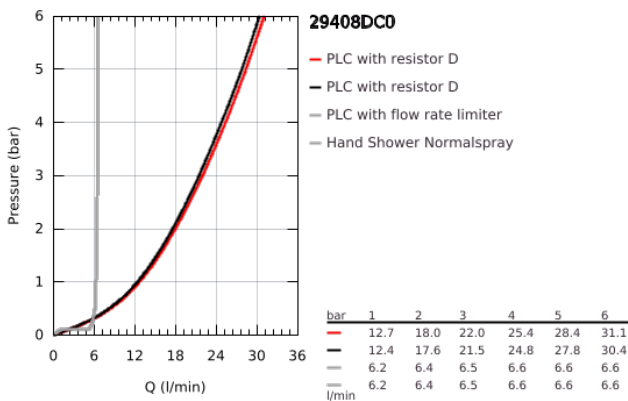

### PRODUCT DESCRIPTION

- Colour: Supersteel
- ceramic headparts 1/2", 90°
- GROHE LongLife finish
- consisting of:
  - pre-assembled spout fixing
  - with cross handles
  - bath spout with mousseur and diverter bath/shower
  - hand shower Rainshower Aqua Stick 6.5 l/min
  - shower hose 2000 mm
  - flexible connection hoses
  - connection for shower hose
  - protected against backflow
  - for use with baseframe 29 037 002 (please order separately)
- Two different sets of caps included. One set with "H" and "C" marking, one set without marking.