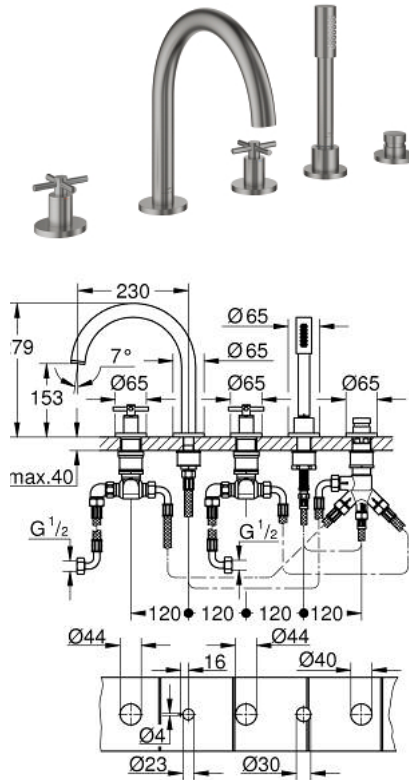

## 29 408 DC0 ATRIO 5-HOLE BATH COMBINATION

### PRODUCT DESCRIPTION

- Colour: Supersteel
- ceramic headparts 1/2", 90°
- GROHE LongLife finish
- consisting of:
  - pre-assembled spout fixing
  - with cross handles
  - bath spout with mousseur and diverter bath/shower
  - hand shower Rainshower Aqua Stick 6.5 l/min
  - shower hose 2000 mm
  - flexible connection hoses
  - connection for shower hose
  - protected against backflow
  - for use with baseframe 29 037 002 (please order separately)
- Two different sets of caps included. One set with "H" and "C" marking, one set without marking.

### SPARE PARTS, October 2021 – now

- 1: Cross handle bath (Spare part-nr. 14217DC0)
  - 2: Escutcheon (Spare part-nr. 101351DC00)
  - 3: Ceramic headpart 3/4" (Spare part-nr. 45888000)
  - 4: Valve seat 3/4" (Spare part-nr. 45345000)
  - 5: Repl. kit for shank fastening (Spare part-nr. 45444000)
  - 6: Tube (Spare part-nr. 48019000)
  - 7: Spout (Spare part-nr. 101350DC00)
  - 7.1: Mousseur (Spare part-nr. 13926000)
  - 8: Tube (Spare part-nr. 48018000)
  - 9: Ceramic headpart 3/4" (Spare part-nr. 45887000)
  - 10: Dirt strainer (Spare part-nr. 0700200M)
  - 11: Cone nut (Spare part-nr. 08864DC0)
  - 12: Spring (Spare part-nr. 00869000)
  - 13: Metal hose (Spare part-nr. 28146000)
  - 14: Diverter knob (Spare part-nr. 48411DC0)
  - 15: Diverter (Spare part-nr. 45443000)
  - 15.1: Sealing washer  $\varnothing 6 \times \varnothing 2$  (Spare part-nr. 0128300M)
  - 15.2: Sealing washer (Spare part-nr. 0120500M)
  - 16: Non-return valve (Spare part-nr. 08565000)
  - 17: Tube (Spare part-nr. 07300000)
  - 18: Socket Spanner (Spare part-nr. 19332000)\*
- \* Optional accessories