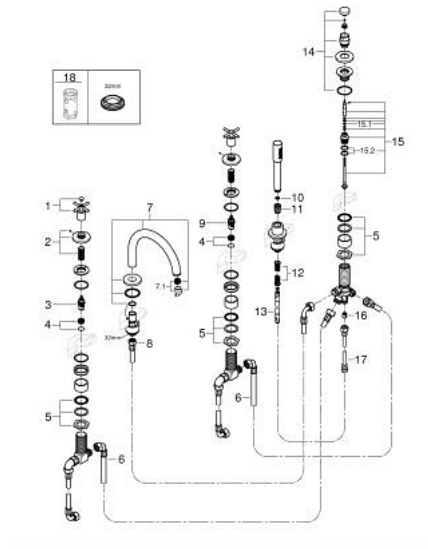

29 408 DL0 ATRIO 5-HOLE BATH COMBINATION

PRODUCT DESCRIPTION

- Colour: brushed warm sunset
- ceramic headparts 1/2", 90°
- GROHE LongLife finish
- consisting of:
 - pre-assembled spout fixing
 - with cross handles
 - bath spout with mousseur and diverter bath/shower
 - hand shower Rainshower Aqua Stick 6.5 l/min
 - shower hose 2000 mm
 - flexible connection hoses
 - connection for shower hose
 - protected against backflow
 - for use with baseframe 29 037 002 (please order separately)
- Two different sets of caps included. One set with "H" and "C" marking, one set without marking.

29 408 DL0 ATRIO 5-HOLE BATH COMBINATION

SPARE PARTS, November 2022 – now

- 1: Cross handle bath (Spare part-nr. 14217DL0)
 - 2: Escutcheon (Spare part-nr. 101351DL00)
 - 3: Ceramic headpart 3/4" (Spare part-nr. 45888000)
 - 4: Valve seat 3/4" (Spare part-nr. 45345000)
 - 5: Repl. kit for shank fastening (Spare part-nr. 45444000)
 - 6: Tube (Spare part-nr. 48019000)
 - 7: Spout (Spare part-nr. 101350DL00)
 - 7.1: Mousseur (Spare part-nr. 13926000)
 - 8: Tube (Spare part-nr. 48018000)
 - 9: Ceramic headpart 3/4" (Spare part-nr. 45887000)
 - 10: Dirt strainer (Spare part-nr. 0700200M)
 - 11: Cone nut (Spare part-nr. 08864DL0)
 - 12: Spring (Spare part-nr. 00869000)
 - 13: Metal hose (Spare part-nr. 28146000)
 - 14: Diverter knob (Spare part-nr. 48411DL0)
 - 15: Diverter (Spare part-nr. 45443000)
 - 15.1: Sealing washer $\varnothing 6 \times \varnothing 2$ (Spare part-nr. 0128300M)
 - 15.2: Sealing washer (Spare part-nr. 0120500M)
 - 16: Non-return valve (Spare part-nr. 08565000)
 - 17: Tube (Spare part-nr. 07300000)
 - 18: Socket Spanner (Spare part-nr. 19332000)*
- * Optional accessories