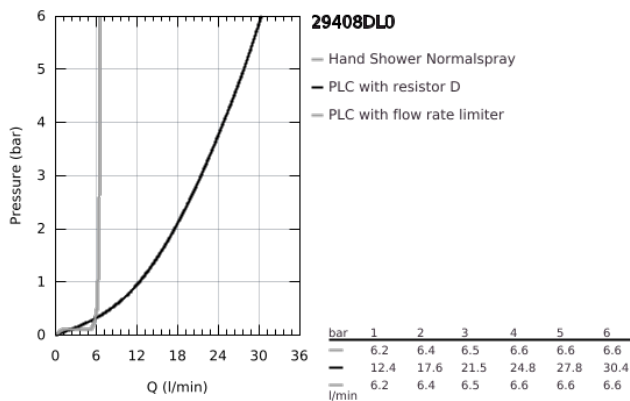

29 408 DL0 ATRIO 5-HOLE BATH COMBINATION

PRODUCT DESCRIPTION

- Colour: brushed warm sunset
- ceramic headparts 1/2", 90°
- GROHE LongLife finish
- consisting of:
 - pre-assembled spout fixing
 - with cross handles
 - bath spout with mousseur and diverter bath/shower
 - hand shower Rainshower Aqua Stick 6.5 l/min
 - shower hose 2000 mm
 - flexible connection hoses
 - connection for shower hose
 - protected against backflow
 - for use with baseframe 29 037 002 (please order separately)
- Two different sets of caps included. One set with "H" and "C" marking, one set without marking.

29 408 DL0 ATRIO 5-HOLE BATH COMBINATION

SPARE PARTS, November 2022 – now

- 1: Cross handle bath (Spare part-nr. 14217DL0)
 - 2: Escutcheon (Spare part-nr. 101351DL00)
 - 3: Ceramic headpart 3/4" (Spare part-nr. 45888000)
 - 4: Valve seat 3/4" (Spare part-nr. 45345000)
 - 5: Repl. kit for shank fastening (Spare part-nr. 45444000)
 - 6: Tube (Spare part-nr. 48019000)
 - 7: Spout (Spare part-nr. 101350DL00)
 - 7.1: Mousseur (Spare part-nr. 13926000)
 - 8: Tube (Spare part-nr. 48018000)
 - 9: Ceramic headpart 3/4" (Spare part-nr. 45887000)
 - 10: Dirt strainer (Spare part-nr. 0700200M)
 - 11: Cone nut (Spare part-nr. 08864DL0)
 - 12: Spring (Spare part-nr. 00869000)
 - 13: Metal hose (Spare part-nr. 28146000)
 - 14: Diverter knob (Spare part-nr. 48411DL0)
 - 15: Diverter (Spare part-nr. 45443000)
 - 15.1: Sealing washer $\varnothing 6 \times \varnothing 2$ (Spare part-nr. 0128300M)
 - 15.2: Sealing washer (Spare part-nr. 0120500M)
 - 16: Non-return valve (Spare part-nr. 08565000)
 - 17: Tube (Spare part-nr. 07300000)
 - 18: Socket Spanner (Spare part-nr. 19332000)*
- * Optional accessories