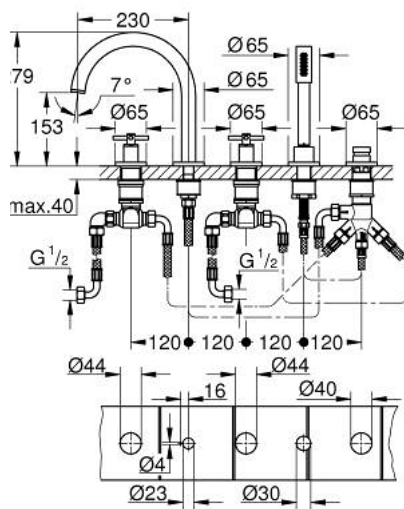

29 408 DL0 ATRIO 5-HOLE BATH COMBINATION

PRODUCT DESCRIPTION

- Colour: brushed warm sunset
- ceramic headparts 1/2", 90°
- GROHE LongLife finish
- consisting of:
 - pre-assembled spout fixing
 - with cross handles
 - bath spout with mousseur and diverter bath/shower
 - hand shower Rainshower Aqua Stick 6.5 l/min
 - shower hose 2000 mm
 - flexible connection hoses
 - connection for shower hose
 - protected against backflow
 - for use with baseframe 29 037 002 (please order separately)
- Two different sets of caps included. One set with "H" and "C" marking, one set without marking.

29 408 DL0 ATRIO 5-HOLE BATH COMBINATION

SPARE PARTS, November 2022 – now

- 1: Cross handle bath (Spare part-nr. 14217DL0)
 - 2: Escutcheon (Spare part-nr. 101351DL00)
 - 3: Ceramic headpart 3/4" (Spare part-nr. 45888000)
 - 4: Valve seat 3/4" (Spare part-nr. 45345000)
 - 5: Repl. kit for shank fastening (Spare part-nr. 45444000)
 - 6: Tube (Spare part-nr. 48019000)
 - 7: Spout (Spare part-nr. 101350DL00)
 - 7.1: Mousseur (Spare part-nr. 13926000)
 - 8: Tube (Spare part-nr. 48018000)
 - 9: Ceramic headpart 3/4" (Spare part-nr. 45887000)
 - 10: Dirt strainer (Spare part-nr. 0700200M)
 - 11: Cone nut (Spare part-nr. 08864DL0)
 - 12: Spring (Spare part-nr. 00869000)
 - 13: Metal hose (Spare part-nr. 28146000)
 - 14: Diverter knob (Spare part-nr. 48411DL0)
 - 15: Diverter (Spare part-nr. 45443000)
 - 15.1: Sealing washer $\varnothing 6 \times \varnothing 2$ (Spare part-nr. 0128300M)
 - 15.2: Sealing washer (Spare part-nr. 0120500M)
 - 16: Non-return valve (Spare part-nr. 08565000)
 - 17: Tube (Spare part-nr. 07300000)
 - 18: Socket Spanner (Spare part-nr. 19332000)*
- * Optional accessories