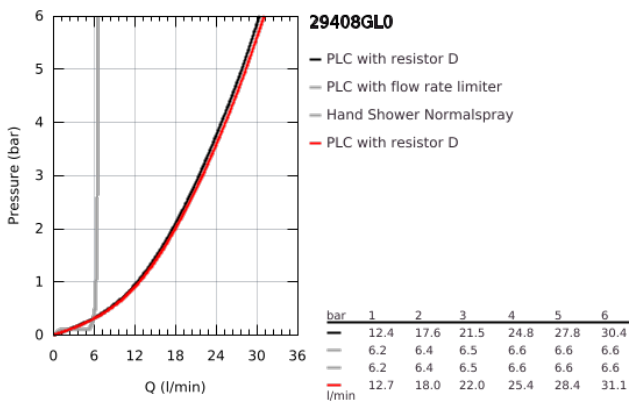

29 408 GL0 ATRIO 5-HOLE BATH COMBINATION

PRODUCT DESCRIPTION

- Colour: cool sunrise
- ceramic headparts 1/2", 90°
- GROHE LongLife finish
- consisting of:
 - pre-assembled spout fixing
 - with cross handles
 - bath spout with mousseur and diverter bath/shower
 - hand shower Rainshower Aqua Stick 6.5 l/min
 - shower hose 2000 mm
 - flexible connection hoses
 - connection for shower hose
 - protected against backflow
 - for use with baseframe 29 037 002 (please order separately)
- Two different sets of caps included. One set with "H" and "C" marking, one set without marking.

29 408 GL0 ATRIO 5-HOLE BATH COMBINATION

SPARE PARTS, October 2021 – now

- 1: Cross handle bath (Spare part-nr. 14217GL0)
 - 2: Escutcheon (Spare part-nr. 101351GL00)
 - 3: Ceramic headpart 3/4" (Spare part-nr. 45888000)
 - 4: Valve seat 3/4" (Spare part-nr. 45345000)
 - 5: Repl. kit for shank fastening (Spare part-nr. 45444000)
 - 6: Tube (Spare part-nr. 48019000)
 - 7: Spout (Spare part-nr. 101350GL00)
 - 7.1: Mousseur (Spare part-nr. 13926000)
 - 8: Tube (Spare part-nr. 48018000)
 - 9: Ceramic headpart 3/4" (Spare part-nr. 45887000)
 - 10: Dirt strainer (Spare part-nr. 0700200M)
 - 11: Cone nut (Spare part-nr. 08864GL0)
 - 12: Spring (Spare part-nr. 00869000)
 - 13: Metal hose (Spare part-nr. 28146000)
 - 14: Diverter knob (Spare part-nr. 48411GL0)
 - 15: Diverter (Spare part-nr. 45443000)
 - 15.1: Sealing washer $\varnothing 6 \times \varnothing 2$ (Spare part-nr. 0128300M)
 - 15.2: Sealing washer (Spare part-nr. 0120500M)
 - 16: Non-return valve (Spare part-nr. 08565000)
 - 17: Tube (Spare part-nr. 07300000)
 - 18: Socket Spanner (Spare part-nr. 19332000)*
- * Optional accessories