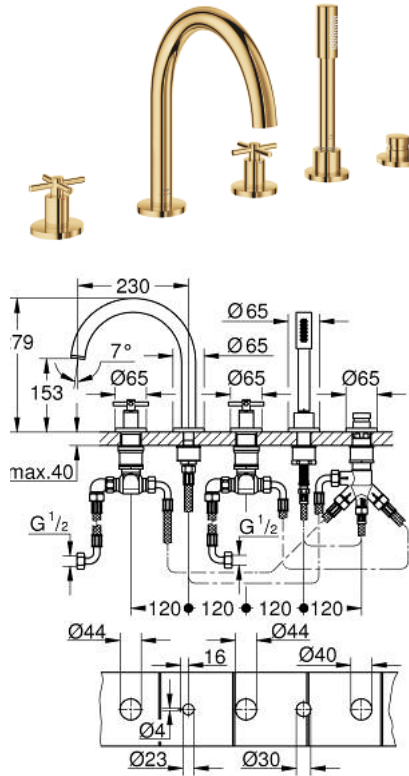

29 408 GL0 ATRIO 5-HOLE BATH COMBINATION

PRODUCT DESCRIPTION

- Colour: cool sunrise
- ceramic headparts 1/2", 90°
- GROHE LongLife finish
- consisting of:
 - pre-assembled spout fixing
 - with cross handles
 - bath spout with mousseur and diverter bath/shower
 - hand shower Rainshower Aqua Stick 6.5 l/min
 - shower hose 2000 mm
 - flexible connection hoses
 - connection for shower hose
 - protected against backflow
 - for use with baseframe 29 037 002 (please order separately)
- Two different sets of caps included. One set with "H" and "C" marking, one set without marking.

29 408 GL0 ATRIO 5-HOLE BATH COMBINATION

SPARE PARTS, October 2021 – now

- 1: Cross handle bath (Spare part-nr. 14217GL0)
 - 2: Escutcheon (Spare part-nr. 101351GL00)
 - 3: Ceramic headpart 3/4" (Spare part-nr. 45888000)
 - 4: Valve seat 3/4" (Spare part-nr. 45345000)
 - 5: Repl. kit for shank fastening (Spare part-nr. 45444000)
 - 6: Tube (Spare part-nr. 48019000)
 - 7: Spout (Spare part-nr. 101350GL00)
 - 7.1: Mousseur (Spare part-nr. 13926000)
 - 8: Tube (Spare part-nr. 48018000)
 - 9: Ceramic headpart 3/4" (Spare part-nr. 45887000)
 - 10: Dirt strainer (Spare part-nr. 0700200M)
 - 11: Cone nut (Spare part-nr. 08864GL0)
 - 12: Spring (Spare part-nr. 00869000)
 - 13: Metal hose (Spare part-nr. 28146000)
 - 14: Diverter knob (Spare part-nr. 48411GL0)
 - 15: Diverter (Spare part-nr. 45443000)
 - 15.1: Sealing washer $\varnothing 6 \times \varnothing 2$ (Spare part-nr. 0128300M)
 - 15.2: Sealing washer (Spare part-nr. 0120500M)
 - 16: Non-return valve (Spare part-nr. 08565000)
 - 17: Tube (Spare part-nr. 07300000)
 - 18: Socket Spanner (Spare part-nr. 19332000)*
- * Optional accessories