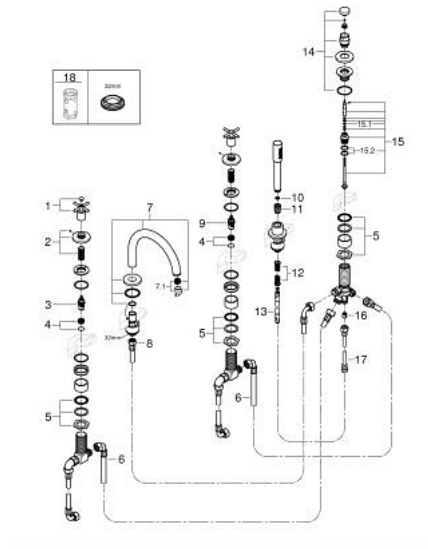

29 408 GL0 ATRIO 5-HOLE BATH COMBINATION

PRODUCT DESCRIPTION

- Colour: cool sunrise
- ceramic headparts 1/2", 90°
- GROHE LongLife finish
- consisting of:
 - pre-assembled spout fixing
 - with cross handles
 - bath spout with mousseur and diverter bath/shower
 - hand shower Rainshower Aqua Stick 6.5 l/min
 - shower hose 2000 mm
 - flexible connection hoses
 - connection for shower hose
 - protected against backflow
 - for use with baseframe 29 037 002 (please order separately)
- Two different sets of caps included. One set with "H" and "C" marking, one set without marking.

29 408 GL0 ATRIO 5-HOLE BATH COMBINATION

SPARE PARTS, October 2021 – now

- 1: Cross handle bath (Spare part-nr. 14217GL0)
 - 2: Escutcheon (Spare part-nr. 101351GL00)
 - 3: Ceramic headpart 3/4" (Spare part-nr. 45888000)
 - 4: Valve seat 3/4" (Spare part-nr. 45345000)
 - 5: Repl. kit for shank fastening (Spare part-nr. 45444000)
 - 6: Tube (Spare part-nr. 48019000)
 - 7: Spout (Spare part-nr. 101350GL00)
 - 7.1: Mousseur (Spare part-nr. 13926000)
 - 8: Tube (Spare part-nr. 48018000)
 - 9: Ceramic headpart 3/4" (Spare part-nr. 45887000)
 - 10: Dirt strainer (Spare part-nr. 0700200M)
 - 11: Cone nut (Spare part-nr. 08864GL0)
 - 12: Spring (Spare part-nr. 00869000)
 - 13: Metal hose (Spare part-nr. 28146000)
 - 14: Diverter knob (Spare part-nr. 48411GL0)
 - 15: Diverter (Spare part-nr. 45443000)
 - 15.1: Sealing washer $\varnothing 6 \times \varnothing 2$ (Spare part-nr. 0128300M)
 - 15.2: Sealing washer (Spare part-nr. 0120500M)
 - 16: Non-return valve (Spare part-nr. 08565000)
 - 17: Tube (Spare part-nr. 07300000)
 - 18: Socket Spanner (Spare part-nr. 19332000)*
- * Optional accessories