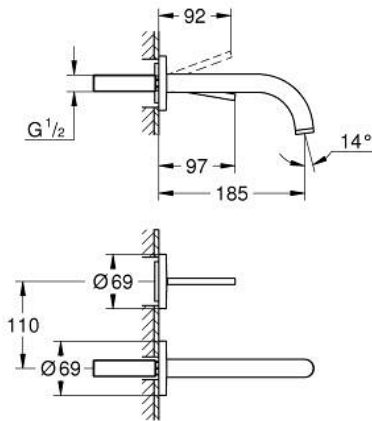

### PRODUCT DESCRIPTION

- Colour: chrome
- wall mounted
- without roughing-in set 23 429 (please order separately)
- GROHE FeatherControl Joystick cartridge
- GROHE LongLife finish
- GROHE EcoJoy - less water, perfect flow
- maximum flow rate (at 3 bar): 5 l/min
- center distance 110 mm
- projection 185 mm

## 29 410 000 ATRIO TWO-HOLE BASIN MIXER JOYSTICK

**SPARE PARTS**, October 2021 – now

1: Flow straightener (Spare part-nr. 48408000)

2: Extension-set, 25 mm (Spare part-nr. 46901000)\*

\* Optional accessories