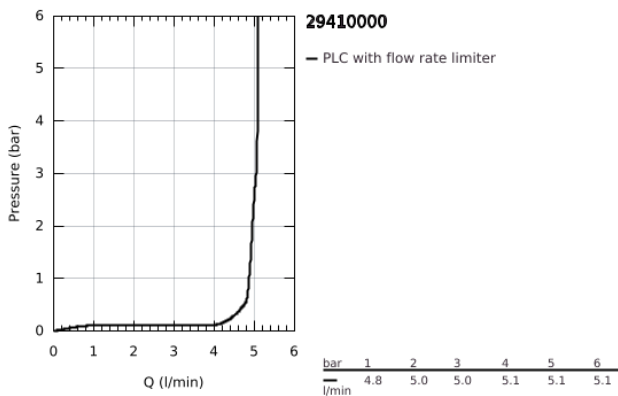

## 29 410 000 ATRIO TWO-HOLE BASIN MIXER JOYSTICK

### PRODUCT DESCRIPTION

- Colour: chrome
- wall mounted
- without roughing-in set 23 429 (please order separately)
- GROHE FeatherControl Joystick cartridge
- GROHE LongLife finish
- GROHE EcoJoy - less water, perfect flow
- maximum flow rate (at 3 bar): 5 l/min
- center distance 110 mm
- projection 185 mm