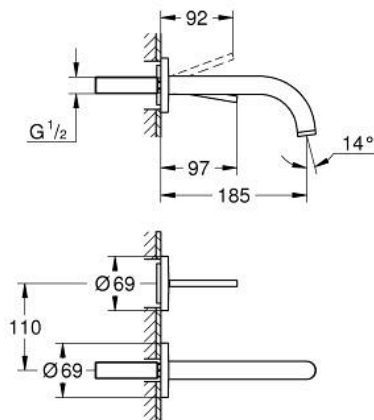

29 410 DL0 ATRIO TWO-HOLE BASIN MIXER JOYSTICK

PRODUCT DESCRIPTION

- Colour: brushed warm sunset
- wall mounted
- without roughing-in set 23 429 (please order separately)
- GROHE FeatherControl Joystick cartridge
- GROHE LongLife finish
- GROHE EcoJoy - less water, perfect flow
- maximum flow rate (at 3 bar): 5 l/min
- center distance 110 mm
- projection 185 mm

29 410 DL0 ATRIO TWO-HOLE BASIN MIXER JOYSTICK

SPARE PARTS, November 2022 – now

1: Flow straightener (Spare part-nr. 48408000)

2: Extension-set, 25 mm (Spare part-nr. 46901000)*

* Optional accessories