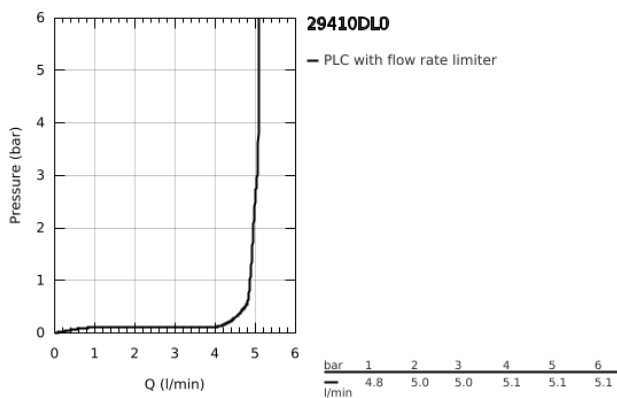

29 410 DL0 ATRIO TWO-HOLE BASIN MIXER JOYSTICK

PRODUCT DESCRIPTION

- Colour: brushed warm sunset
- wall mounted
- without roughing-in set 23 429 (please order separately)
- GROHE FeatherControl Joystick cartridge
- GROHE LongLife finish
- GROHE EcoJoy - less water, perfect flow
- maximum flow rate (at 3 bar): 5 l/min
- center distance 110 mm
- projection 185 mm

29 410 DL0 ATRIO TWO-HOLE BASIN MIXER JOYSTICK

SPARE PARTS, November 2022 – now

1: Flow straightener (Spare part-nr. 48408000)

2: Extension-set, 25 mm (Spare part-nr. 46901000)*

* Optional accessories