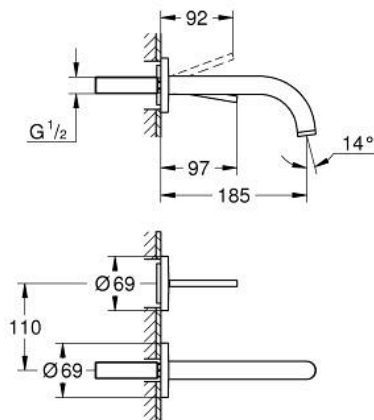

## 29 410 GN0 ATRIO TWO-HOLE BASIN MIXER JOYSTICK

### PRODUCT DESCRIPTION

- Colour: brushed cool sunrise
- wall mounted
- without roughing-in set 23 429 (please order separately)
- GROHE FeatherControl Joystick cartridge
- GROHE LongLife finish
- GROHE EcoJoy - less water, perfect flow
- maximum flow rate (at 3 bar): 5 l/min
- center distance 110 mm
- projection 185 mm

## 29 410 GN0 ATRIO TWO-HOLE BASIN MIXER JOYSTICK

**SPARE PARTS**, November 2022 – now

1: Flow straightener (Spare part-nr. 48408000)

2: Extension-set, 25 mm (Spare part-nr. 46901000)\*

\* Optional accessories