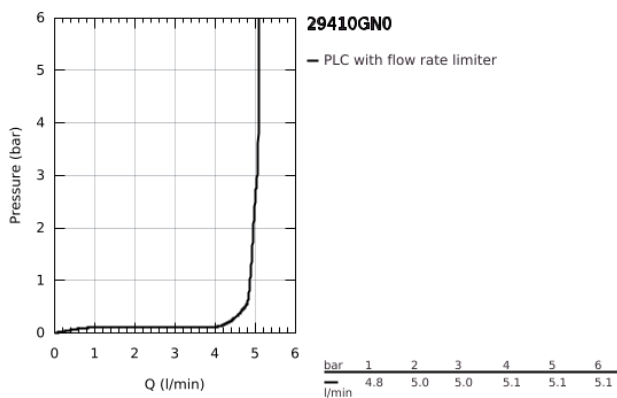

## 29 410 GN0 ATRIO TWO-HOLE BASIN MIXER JOYSTICK

### PRODUCT DESCRIPTION

- Colour: brushed cool sunrise
- wall mounted
- without roughing-in set 23 429 (please order separately)
- GROHE FeatherControl Joystick cartridge
- GROHE LongLife finish
- GROHE EcoJoy - less water, perfect flow
- maximum flow rate (at 3 bar): 5 l/min
- center distance 110 mm
- projection 185 mm