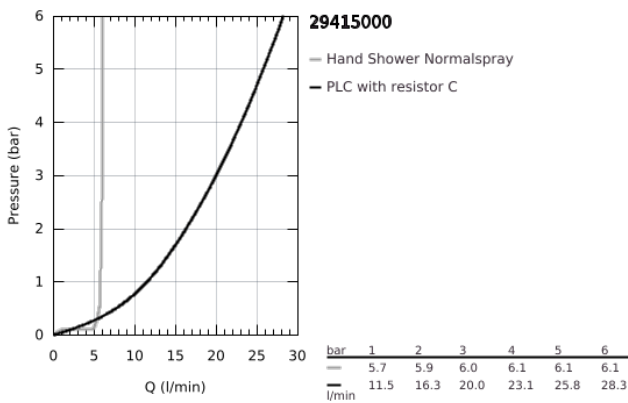

29 415 000 GRANDERA 5-HOLE BATH COMBINATION

PRODUCT DESCRIPTION

- Colour: chrome
- ceramic headparts 1/2", 90°
- GROHE LongLife finish
- consisting of:
 - pre-assembled spout fixing
 - single lever mixer operating element
 - bath spout with mousseur and diverter bath/shower
 - Grandera hand shower 7,6 l
 - metal shower hose 2000 mm
 - flexible connection hoses
 - connection for shower hose
 - protected against backflow
 - can be used with 29 037 000
 - min. recommended pressure 1.0 bar

29 415 000 GRANDERA 5-HOLE BATH COMBINATION

SPARE PARTS, October 2021 – now

- 1: Handle pair (Spare part-nr. 48325000)
- 2: Ceramic headpart 3/4" (Spare part-nr. 45888000)
- 3: Ceramic headpart 3/4" (Spare part-nr. 45887000)
- 4: Valve seat 3/4" (Spare part-nr. 45345000)
- 5: Diverter knob (Spare part-nr. 48216000)
- 6: Diverter (Spare part-nr. 45443000)
- 6.1: Sealing washer $\varnothing 6 \times \varnothing 2$ (Spare part-nr. 0128300M)
- 6.2: Sealing washer (Spare part-nr. 0120500M)
- 7: Repl. kit for shank fastening (Spare part-nr. 45444000)
- 8: Mousseur (Spare part-nr. 13952000)
- 9: Dirt strainer (Spare part-nr. 0700200M)
- 10: Cone nut (Spare part-nr. 08864000)
- 11: Tube (Spare part-nr. 48018000)
- 12: Tube (Spare part-nr. 48019000)
- 13: Spring (Spare part-nr. 00869000)
- 14: Non-return valve (Spare part-nr. 08565000)
- 15: Tube (Spare part-nr. 07300000)
- 16: Metal hose (Spare part-nr. 28146000)
- 17: Socket Spanner (Spare part-nr. 19332000)*