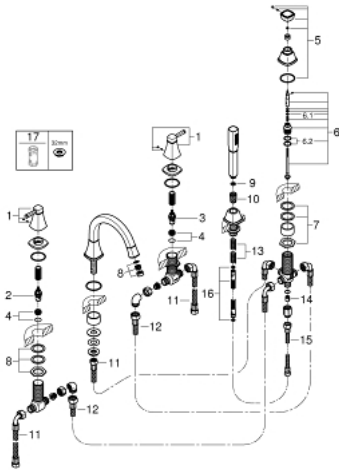

29 415 000 GRANDERA 5-HOLE BATH COMBINATION

PRODUCT DESCRIPTION

- Colour: chrome
- ceramic headparts 1/2", 90°
- GROHE LongLife finish
- consisting of:
 - pre-assembled spout fixing
 - single lever mixer operating element
 - bath spout with mousseur and diverter bath/shower
 - Grandera hand shower 7,6 l
 - metal shower hose 2000 mm
 - flexible connection hoses
 - connection for shower hose
 - protected against backflow
 - can be used with 29 037 000
 - min. recommended pressure 1.0 bar

29 415 000 GRANDERA 5-HOLE BATH COMBINATION

SPARE PARTS, October 2021 – now

- 1: Handle pair (Spare part-nr. 48325000)
- 2: Ceramic headpart 3/4" (Spare part-nr. 45888000)
- 3: Ceramic headpart 3/4" (Spare part-nr. 45887000)
- 4: Valve seat 3/4" (Spare part-nr. 45345000)
- 5: Diverter knob (Spare part-nr. 48216000)
- 6: Diverter (Spare part-nr. 45443000)
- 6.1: Sealing washer $\varnothing 6 \times \varnothing 2$ (Spare part-nr. 0128300M)
- 6.2: Sealing washer (Spare part-nr. 0120500M)
- 7: Repl. kit for shank fastening (Spare part-nr. 45444000)
- 8: Mousseur (Spare part-nr. 13952000)
- 9: Dirt strainer (Spare part-nr. 0700200M)
- 10: Cone nut (Spare part-nr. 08864000)
- 11: Tube (Spare part-nr. 48018000)
- 12: Tube (Spare part-nr. 48019000)
- 13: Spring (Spare part-nr. 00869000)
- 14: Non-return valve (Spare part-nr. 08565000)
- 15: Tube (Spare part-nr. 07300000)
- 16: Metal hose (Spare part-nr. 28146000)
- 17: Socket Spanner (Spare part-nr. 19332000)*