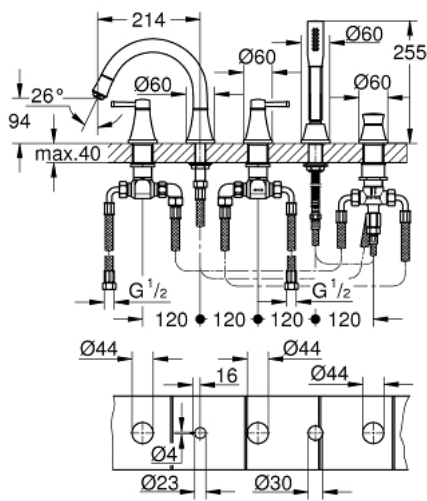

29 415 000 GRANDERA 5-HOLE BATH COMBINATION

PRODUCT DESCRIPTION

- Colour: chrome
- ceramic headparts 1/2", 90°
- GROHE LongLife finish
- consisting of:
 - pre-assembled spout fixing
 - single lever mixer operating element
 - bath spout with mousseur and diverter bath/shower
 - Grandera hand shower 7,6 l
 - metal shower hose 2000 mm
 - flexible connection hoses
 - connection for shower hose
 - protected against backflow
 - can be used with 29 037 000
 - min. recommended pressure 1.0 bar

29 415 000 GRANDERA 5-HOLE BATH COMBINATION

SPARE PARTS, October 2021 – now

- 1: Handle pair (Spare part-nr. 48325000)
- 2: Ceramic headpart 3/4" (Spare part-nr. 45888000)
- 3: Ceramic headpart 3/4" (Spare part-nr. 45887000)
- 4: Valve seat 3/4" (Spare part-nr. 45345000)
- 5: Diverter knob (Spare part-nr. 48216000)
- 6: Diverter (Spare part-nr. 45443000)
- 6.1: Sealing washer $\varnothing 6 \times \varnothing 2$ (Spare part-nr. 0128300M)
- 6.2: Sealing washer (Spare part-nr. 0120500M)
- 7: Repl. kit for shank fastening (Spare part-nr. 45444000)
- 8: Mousseur (Spare part-nr. 13952000)
- 9: Dirt strainer (Spare part-nr. 0700200M)
- 10: Cone nut (Spare part-nr. 08864000)
- 11: Tube (Spare part-nr. 48018000)
- 12: Tube (Spare part-nr. 48019000)
- 13: Spring (Spare part-nr. 00869000)
- 14: Non-return valve (Spare part-nr. 08565000)
- 15: Tube (Spare part-nr. 07300000)
- 16: Metal hose (Spare part-nr. 28146000)
- 17: Socket Spanner (Spare part-nr. 19332000)*