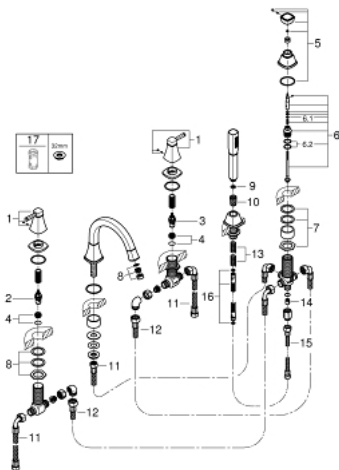

29 415 IG0 GRANDERA 5-HOLE BATH COMBINATION

PRODUCT DESCRIPTION

- Colour: chrome/gold
- GROHE LongLife finish
- consisting of:
 - ceramic headparts 1/2", 90°
 - pre-assembled spout fixing
 - single lever mixer operating element
 - bath spout with mousseur and diverter bath/shower
 - Grandera hand shower 7,6 l
 - metal shower hose 2000 mm
 - connection for shower hose
 - flexible connection hoses
 - protected against backflow
 - can be used with 29 037 000
 - min. recommended pressure 1.0 bar

29 415 IG0 GRANDERA 5-HOLE BATH COMBINATION

SPARE PARTS, October 2021 – now

- 1: Handle pair (Spare part-nr. 48325IG0)
- 2: Ceramic headpart 3/4" (Spare part-nr. 45888000)
- 3: Ceramic headpart 3/4" (Spare part-nr. 45887000)
- 4: Valve seat 3/4" (Spare part-nr. 45345000)
- 5: Diverter knob (Spare part-nr. 48216IG0)
- 6: Diverter (Spare part-nr. 45443000)
- 6.1: Sealing washer $\varnothing 6 \times \varnothing 2$ (Spare part-nr. 0128300M)
- 6.2: Sealing washer (Spare part-nr. 0120500M)
- 7: Repl. kit for shank fastening (Spare part-nr. 45444000)
- 8: Mousseur (Spare part-nr. 13952G00)
- 9: Dirt strainer (Spare part-nr. 0700200M)
- 10: Cone nut (Spare part-nr. 08864000)
- 11: Tube (Spare part-nr. 48018000)
- 12: Tube (Spare part-nr. 48019000)
- 13: Spring (Spare part-nr. 00869000)
- 14: Non-return valve (Spare part-nr. 08565000)
- 15: Tube (Spare part-nr. 07300000)
- 16: Metal hose (Spare part-nr. 28146000)
- 17: Socket Spanner (Spare part-nr. 19332000)*