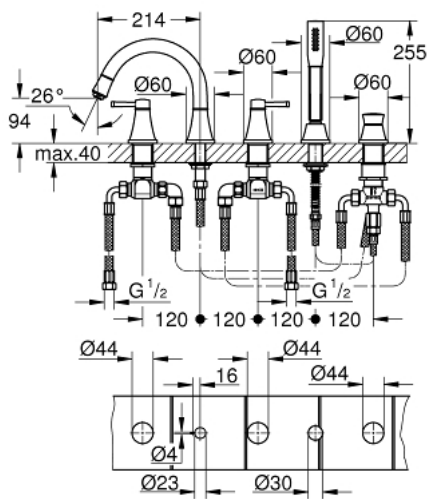

29 415 IG0 GRANDERA 5-HOLE BATH COMBINATION

PRODUCT DESCRIPTION

- Colour: chrome/gold
- GROHE LongLife finish
- consisting of:
 - ceramic headparts 1/2", 90°
 - pre-assembled spout fixing
 - single lever mixer operating element
 - bath spout with mousseur and diverter bath/shower
 - Grandera hand shower 7,6 l
 - metal shower hose 2000 mm
 - connection for shower hose
 - flexible connection hoses
 - protected against backflow
 - can be used with 29 037 000
 - min. recommended pressure 1.0 bar

29 415 IG0 GRANDERA 5-HOLE BATH COMBINATION

SPARE PARTS, October 2021 – now

- 1: Handle pair (Spare part-nr. 48325IG0)
- 2: Ceramic headpart 3/4" (Spare part-nr. 45888000)
- 3: Ceramic headpart 3/4" (Spare part-nr. 45887000)
- 4: Valve seat 3/4" (Spare part-nr. 45345000)
- 5: Diverter knob (Spare part-nr. 48216IG0)
- 6: Diverter (Spare part-nr. 45443000)
- 6.1: Sealing washer $\varnothing 6 \times \varnothing 2$ (Spare part-nr. 0128300M)
- 6.2: Sealing washer (Spare part-nr. 0120500M)
- 7: Repl. kit for shank fastening (Spare part-nr. 45444000)
- 8: Mousseur (Spare part-nr. 13952G00)
- 9: Dirt strainer (Spare part-nr. 0700200M)
- 10: Cone nut (Spare part-nr. 08864000)
- 11: Tube (Spare part-nr. 48018000)
- 12: Tube (Spare part-nr. 48019000)
- 13: Spring (Spare part-nr. 00869000)
- 14: Non-return valve (Spare part-nr. 08565000)
- 15: Tube (Spare part-nr. 07300000)
- 16: Metal hose (Spare part-nr. 28146000)
- 17: Socket Spanner (Spare part-nr. 19332000)*