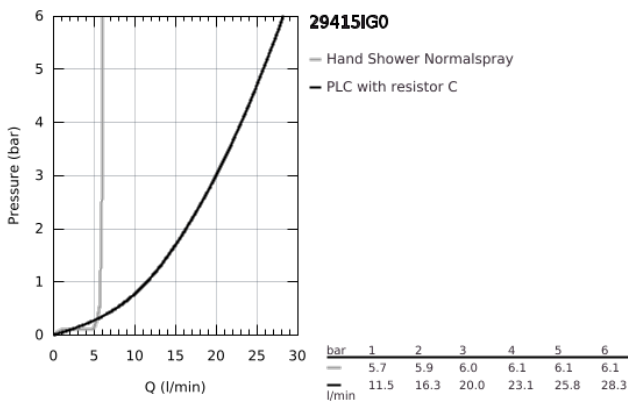

29 415 IG0 GRANDERA 5-HOLE BATH COMBINATION

PRODUCT DESCRIPTION

- Colour: chrome/gold
- GROHE LongLife finish
- consisting of:
 - ceramic headparts 1/2", 90°
 - pre-assembled spout fixing
 - single lever mixer operating element
 - bath spout with mousseur and diverter bath/shower
 - Grandera hand shower 7,6 l
 - metal shower hose 2000 mm
 - connection for shower hose
 - flexible connection hoses
 - protected against backflow
 - can be used with 29 037 000
 - min. recommended pressure 1.0 bar

29 415 IG0 GRANDERA 5-HOLE BATH COMBINATION

SPARE PARTS, October 2021 – now

- 1: Handle pair (Spare part-nr. 48325IG0)
- 2: Ceramic headpart 3/4" (Spare part-nr. 45888000)
- 3: Ceramic headpart 3/4" (Spare part-nr. 45887000)
- 4: Valve seat 3/4" (Spare part-nr. 45345000)
- 5: Diverter knob (Spare part-nr. 48216IG0)
- 6: Diverter (Spare part-nr. 45443000)
- 6.1: Sealing washer $\varnothing 6 \times \varnothing 2$ (Spare part-nr. 0128300M)
- 6.2: Sealing washer (Spare part-nr. 0120500M)
- 7: Repl. kit for shank fastening (Spare part-nr. 45444000)
- 8: Mousseur (Spare part-nr. 13952G00)
- 9: Dirt strainer (Spare part-nr. 0700200M)
- 10: Cone nut (Spare part-nr. 08864000)
- 11: Tube (Spare part-nr. 48018000)
- 12: Tube (Spare part-nr. 48019000)
- 13: Spring (Spare part-nr. 00869000)
- 14: Non-return valve (Spare part-nr. 08565000)
- 15: Tube (Spare part-nr. 07300000)
- 16: Metal hose (Spare part-nr. 28146000)
- 17: Socket Spanner (Spare part-nr. 19332000)*