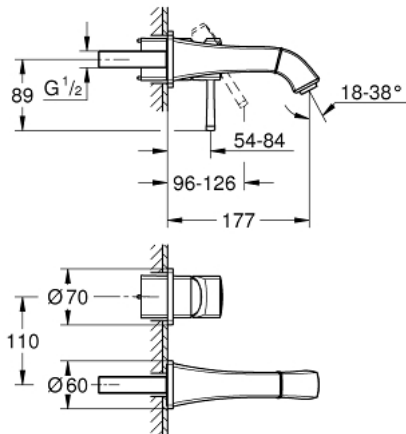

## 29 416 000 GRANDERA TWO-HOLE BASIN MIXER M-SIZE

### PRODUCT DESCRIPTION

- Colour: chrome
- wall mounted
- for use with rough-in set 23 319 000
- without concealed body
- GROHE LongLife finish
- GROHE EcoJoy - less water, perfect flow
- maximum flow rate (at 3 bar): 5 l/min
- GROHE AquaGuide adjustable mousseur
- center distance 110 mm
- projection 177 mm
- min. recommended pressure 1.0 bar

29 416 000 **GRANDERA TWO-HOLE BASIN MIXER**  
**M-SIZE**

**SPARE PARTS**, October 2021 – now

- 1: Lever (Spare part-nr. 46833000)
- 2: Flow straightener (Spare part-nr. 46837000)
- 3: Extension (Spare part-nr. 46627000)\*