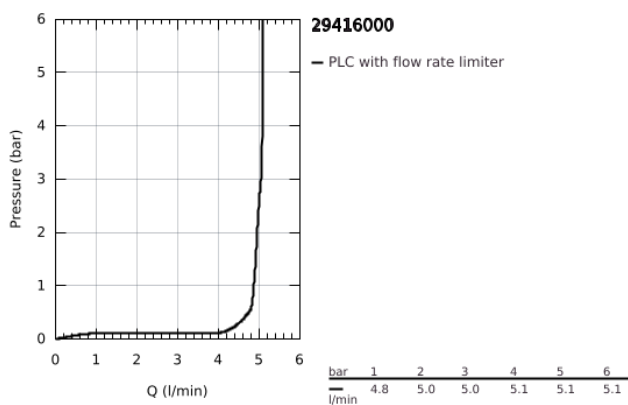

## 29 416 000 GRANDERA TWO-HOLE BASIN MIXER M-SIZE

### PRODUCT DESCRIPTION

- Colour: chrome
- wall mounted
- for use with rough-in set 23 319 000
- without concealed body
- GROHE LongLife finish
- GROHE EcoJoy - less water, perfect flow
- maximum flow rate (at 3 bar): 5 l/min
- GROHE AquaGuide adjustable mousseur
- center distance 110 mm
- projection 177 mm
- min. recommended pressure 1.0 bar

29 416 000 **GRANDERA TWO-HOLE BASIN MIXER**  
**M-SIZE**

**SPARE PARTS**, October 2021 – now

- 1: Lever (Spare part-nr. 46833000)
- 2: Flow straightener (Spare part-nr. 46837000)
- 3: Extension (Spare part-nr. 46627000)\*