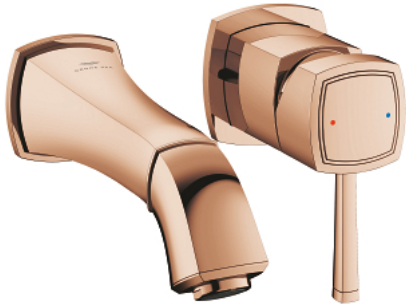

29 416 DA0 GRANDERA TWO-HOLE BASIN MIXER M-SIZE

PRODUCT DESCRIPTION

- Colour: warm sunset
- wall mounted
- for use with rough-in set 23 319 000
- without concealed body
- GROHE LongLife finish
- GROHE EcoJoy - less water, perfect flow
- maximum flow rate (at 3 bar): 5 l/min
- GROHE AquaGuide adjustable mousseur
- center distance 110 mm
- projection 177 mm
- min. recommended pressure 1.0 bar