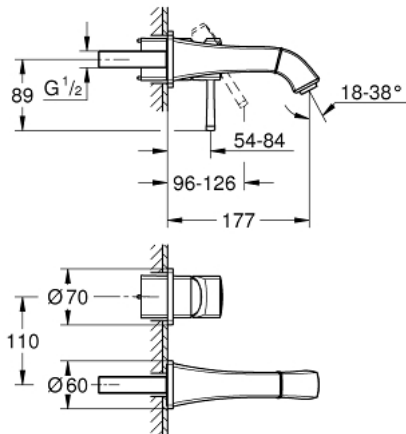

29 416 IG0 GRANDERA TWO-HOLE BASIN MIXER M-SIZE

PRODUCT DESCRIPTION

- Colour: chrome/gold
- wall mounted
- for use with rough-in set 23 319 000
- without concealed body
- GROHE LongLife finish
- GROHE EcoJoy - less water, perfect flow
- maximum flow rate (at 3 bar): 5 l/min
- GROHE AquaGuide adjustable mousseur
- center distance 110 mm
- projection 177 mm
- min. recommended pressure 1.0 bar

29 416 IG0 GRANDERA TWO-HOLE BASIN MIXER M-SIZE

SPARE PARTS, October 2021 – now

- 1: Lever (Spare part-nr. 46833IG0)
- 2: Flow straightener (Spare part-nr. 46837000)
- 3: Extension (Spare part-nr. 46627000)*