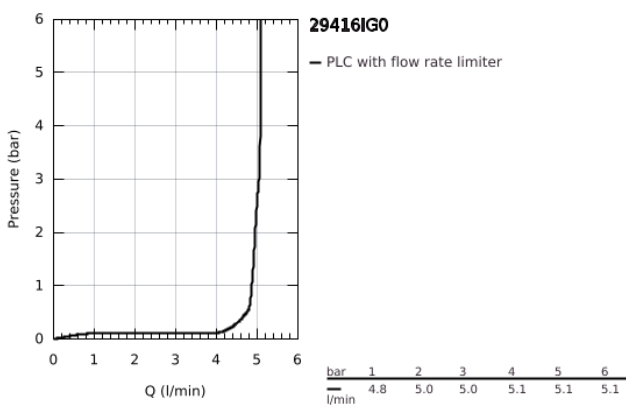

29 416 IG0 GRANDERA TWO-HOLE BASIN MIXER M-SIZE

PRODUCT DESCRIPTION

- Colour: chrome/gold
- wall mounted
- for use with rough-in set 23 319 000
- without concealed body
- GROHE LongLife finish
- GROHE EcoJoy - less water, perfect flow
- maximum flow rate (at 3 bar): 5 l/min
- GROHE AquaGuide adjustable mousseur
- center distance 110 mm
- projection 177 mm
- min. recommended pressure 1.0 bar

29 416 IG0 GRANDERA TWO-HOLE BASIN MIXER M-SIZE

SPARE PARTS, October 2021 – now

- 1: Lever (Spare part-nr. 46833IG0)
- 2: Flow straightener (Spare part-nr. 46837000)
- 3: Extension (Spare part-nr. 46627000)*