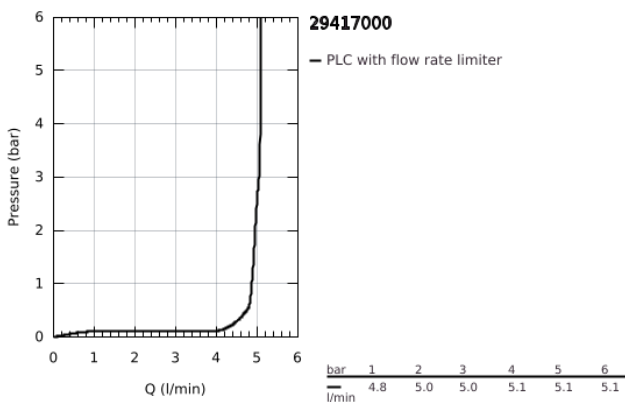

29 417 000 **GRANDERA TWO-HOLE BASIN MIXER**
L-SIZE

PRODUCT DESCRIPTION

- Colour: chrome
- wall mounted
- without concealed body
- for use with rough-in set 23 319 000
- GROHE LongLife finish
- GROHE EcoJoy - less water, perfect flow
- maximum flow rate (at 3 bar): 5 l/min
- GROHE AquaGuide adjustable mousseur
- projection 234 mm
- min. recommended pressure 1.0 bar

29 417 000 **GRANDERA TWO-HOLE BASIN MIXER**
L-SIZE

SPARE PARTS, October 2021 – now

- 1: Lever (Spare part-nr. 46833000)
- 2: Flow straightener (Spare part-nr. 46837000)
- 3: Extension (Spare part-nr. 46627000)*