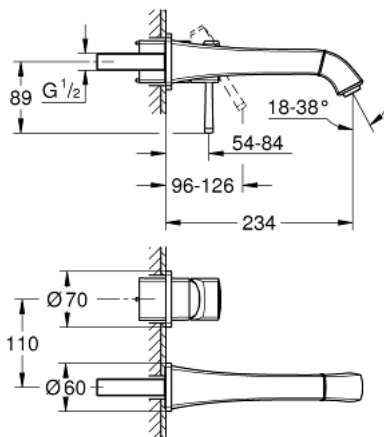

29 417 000 **GRANDERA TWO-HOLE BASIN MIXER**
L-SIZE

PRODUCT DESCRIPTION

- Colour: chrome
- wall mounted
- without concealed body
- for use with rough-in set 23 319 000
- GROHE LongLife finish
- GROHE EcoJoy - less water, perfect flow
- maximum flow rate (at 3 bar): 5 l/min
- GROHE AquaGuide adjustable mousseur
- projection 234 mm
- min. recommended pressure 1.0 bar

29 417 000 **GRANDERA TWO-HOLE BASIN MIXER**
L-SIZE

SPARE PARTS, October 2021 – now

- 1: Lever (Spare part-nr. 46833000)
- 2: Flow straightener (Spare part-nr. 46837000)
- 3: Extension (Spare part-nr. 46627000)*