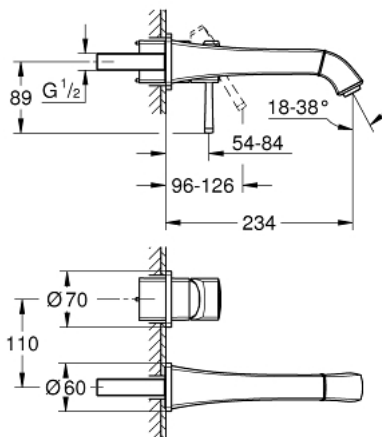

29 417 IG0 GRANDERA TWO-HOLE BASIN MIXER L-SIZE

PRODUCT DESCRIPTION

- Colour: chrome/gold
- wall mounted
- without concealed body
- for use with rough-in set 23 319 000
- GROHE LongLife finish
- GROHE EcoJoy - less water, perfect flow
- maximum flow rate (at 3 bar): 5 l/min
- GROHE AquaGuide adjustable mousseur
- projection 234 mm
- min. recommended pressure 1.0 bar

29 417 IG0 **GRANDERA TWO-HOLE BASIN MIXER**
L-SIZE

SPARE PARTS, October 2021 – now

- 1: Lever (Spare part-nr. 46833IG0)
- 2: Flow straightener (Spare part-nr. 46837000)
- 3: Extension (Spare part-nr. 46627000)*