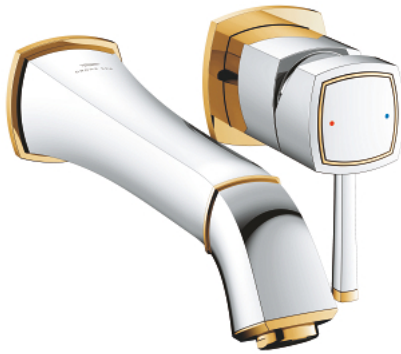

29 417 IG0 GRANDERA TWO-HOLE BASIN MIXER L-SIZE

PRODUCT DESCRIPTION

- Colour: chrome/gold
- wall mounted
- without concealed body
- for use with rough-in set 23 319 000
- GROHE LongLife finish
- GROHE EcoJoy - less water, perfect flow
- maximum flow rate (at 3 bar): 5 l/min
- GROHE AquaGuide adjustable mousseur
- projection 234 mm
- min. recommended pressure 1.0 bar

29 417 IG0 **GRANDERA TWO-HOLE BASIN MIXER**
L-SIZE

SPARE PARTS, October 2021 – now

- 1: Lever (Spare part-nr. 46833IG0)
- 2: Flow straightener (Spare part-nr. 46837000)
- 3: Extension (Spare part-nr. 46627000)*