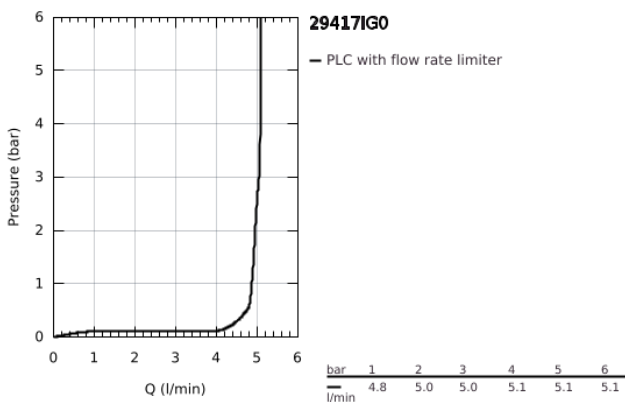

29 417 IG0 GRANDERA TWO-HOLE BASIN MIXER L-SIZE

PRODUCT DESCRIPTION

- Colour: chrome/gold
- wall mounted
- without concealed body
- for use with rough-in set 23 319 000
- GROHE LongLife finish
- GROHE EcoJoy - less water, perfect flow
- maximum flow rate (at 3 bar): 5 l/min
- GROHE AquaGuide adjustable mousseur
- projection 234 mm
- min. recommended pressure 1.0 bar

29 417 IG0 **GRANDERA TWO-HOLE BASIN MIXER**
L-SIZE

SPARE PARTS, October 2021 – now

- 1: Lever (Spare part-nr. 46833IG0)
- 2: Flow straightener (Spare part-nr. 46837000)
- 3: Extension (Spare part-nr. 46627000)*