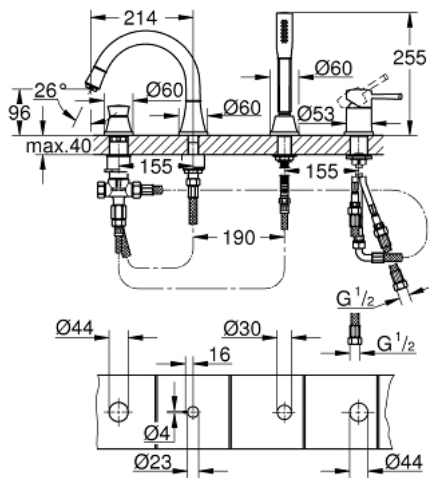

29 418 000 GRANDERA FOUR-HOLE SINGLE-LEVER BATH COMBINATION

PRODUCT DESCRIPTION

- Colour: chrome
- GROHE SilkMove 46 mm ceramic cartridge
- GROHE LongLife finish
- consisting of:
 - pre-assembled spout fixing
 - single lever mixer operating element
 - bath spout with mousseur and diverter bath/shower
 - Grandera hand shower 7,6 l
 - metal shower hose 2000 mm
 - flexible connection hoses
 - connection for shower hose
 - protected against backflow
 - can be used with 29 037 000
 - min. recommended pressure 1.0 bar

29 418 000 GRANDERA FOUR-HOLE SINGLE-LEVER BATH COMBINATION

SPARE PARTS, October 2021 – now

- 1: Lever (Spare part-nr. 46833000)
- 2: Cartridge (Spare part-nr. 46048000)
- 3: Diverter knob (Spare part-nr. 48216000)
- 4: Diverter (Spare part-nr. 45443000)
- 4.1: Sealing washer $\varnothing 6 \times \varnothing 2$ (Spare part-nr. 0128300M)
- 4.2: Sealing washer (Spare part-nr. 0120500M)
- 5: Repl. kit for shank fastening (Spare part-nr. 45444000)
- 6: Non-return valve (Spare part-nr. 08565000)
- 7: Mousseur (Spare part-nr. 13941000)
- 8: Dirt strainer (Spare part-nr. 0700200M)
- 9: Cone nut (Spare part-nr. 08864000)
- 10: Spring (Spare part-nr. 00869000)
- 11: Tube (Spare part-nr. 48018000)
- 12: Tube (Spare part-nr. 07300000)
- 13: Tube (Spare part-nr. 07227000)
- 14: Tube (Spare part-nr. 48017000)
- 15: Metal hose (Spare part-nr. 28146000)
- 16: Temperature limiter (Spare part-nr. 46375000)*
- 17: Socket Spanner (Spare part-nr. 19332000)*