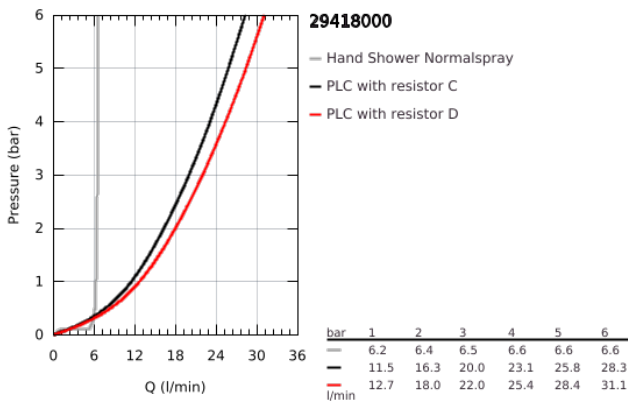

29 418 000 GRANDERA FOUR-HOLE SINGLE-LEVER BATH COMBINATION

PRODUCT DESCRIPTION

- Colour: chrome
- GROHE SilkMove 46 mm ceramic cartridge
- GROHE LongLife finish
- consisting of:
 - pre-assembled spout fixing
 - single lever mixer operating element
 - bath spout with mousseur and diverter bath/shower
 - Grandera hand shower 7,6 l
 - metal shower hose 2000 mm
 - flexible connection hoses
 - connection for shower hose
 - protected against backflow
 - can be used with 29 037 000
 - min. recommended pressure 1.0 bar

29 418 000 GRANDERA FOUR-HOLE SINGLE-LEVER BATH COMBINATION

SPARE PARTS, October 2021 – now

- 1: Lever (Spare part-nr. 46833000)
- 2: Cartridge (Spare part-nr. 46048000)
- 3: Diverter knob (Spare part-nr. 48216000)
- 4: Diverter (Spare part-nr. 45443000)
- 4.1: Sealing washer $\varnothing 6 \times \varnothing 2$ (Spare part-nr. 0128300M)
- 4.2: Sealing washer (Spare part-nr. 0120500M)
- 5: Repl. kit for shank fastening (Spare part-nr. 45444000)
- 6: Non-return valve (Spare part-nr. 08565000)
- 7: Mousseur (Spare part-nr. 13941000)
- 8: Dirt strainer (Spare part-nr. 0700200M)
- 9: Cone nut (Spare part-nr. 08864000)
- 10: Spring (Spare part-nr. 00869000)
- 11: Tube (Spare part-nr. 48018000)
- 12: Tube (Spare part-nr. 07300000)
- 13: Tube (Spare part-nr. 07227000)
- 14: Tube (Spare part-nr. 48017000)
- 15: Metal hose (Spare part-nr. 28146000)
- 16: Temperature limiter (Spare part-nr. 46375000)*
- 17: Socket Spanner (Spare part-nr. 19332000)*