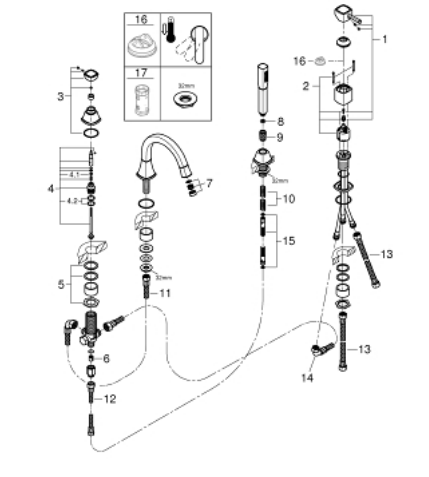

29 418 000 GRANDERA FOUR-HOLE SINGLE-LEVER BATH COMBINATION

PRODUCT DESCRIPTION

- Colour: chrome
- GROHE SilkMove 46 mm ceramic cartridge
- GROHE LongLife finish
- consisting of:
 - pre-assembled spout fixing
 - single lever mixer operating element
 - bath spout with mousseur and diverter bath/shower
 - Grandera hand shower 7,6 l
 - metal shower hose 2000 mm
 - flexible connection hoses
 - connection for shower hose
 - protected against backflow
 - can be used with 29 037 000
 - min. recommended pressure 1.0 bar

29 418 000 GRANDERA FOUR-HOLE SINGLE-LEVER BATH COMBINATION

SPARE PARTS, October 2021 – now

- 1: Lever (Spare part-nr. 46833000)
- 2: Cartridge (Spare part-nr. 46048000)
- 3: Diverter knob (Spare part-nr. 48216000)
- 4: Diverter (Spare part-nr. 45443000)
- 4.1: Sealing washer $\varnothing 6 \times \varnothing 2$ (Spare part-nr. 0128300M)
- 4.2: Sealing washer (Spare part-nr. 0120500M)
- 5: Repl. kit for shank fastening (Spare part-nr. 45444000)
- 6: Non-return valve (Spare part-nr. 08565000)
- 7: Mousseur (Spare part-nr. 13941000)
- 8: Dirt strainer (Spare part-nr. 0700200M)
- 9: Cone nut (Spare part-nr. 08864000)
- 10: Spring (Spare part-nr. 00869000)
- 11: Tube (Spare part-nr. 48018000)
- 12: Tube (Spare part-nr. 07300000)
- 13: Tube (Spare part-nr. 07227000)
- 14: Tube (Spare part-nr. 48017000)
- 15: Metal hose (Spare part-nr. 28146000)
- 16: Temperature limiter (Spare part-nr. 46375000)*
- 17: Socket Spanner (Spare part-nr. 19332000)*