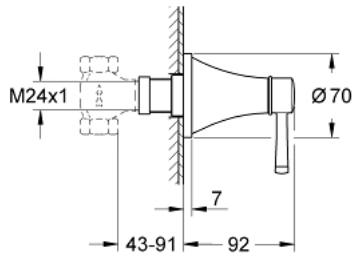

29 420 000 GRANDERA VOLUME CONTROL TRIM

PRODUCT DESCRIPTION

- Colour: chrome
- set for final installation for
- GROHE Rapido C 35 028 000
- 29 032 000 (preassembled headpart 1/2")
- 29 034 000 (preassembled headpart 1/2")
- 29 068 000 (preassembled ceramic headpart 1/2" – not to be used for shut-off)
- GROHE LongLife finish
- installation depth infinitely adjustable 43 - 91 mm
- min. recommended pressure 1.0 bar
- for use with rough-in valve (35 029)

29 420 000 GRANDERA VOLUME CONTROL TRIM

SPARE PARTS, October 2021 – now

1: Grandera handle (Spare part-nr. 48610000)

2: Extension for spindle (Spare part-nr. 45988000)