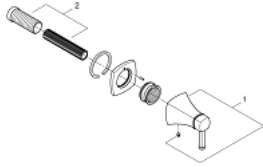

29 420 000 GRANDERA VOLUME CONTROL TRIM

PRODUCT DESCRIPTION

- Colour: chrome
- set for final installation for
- GROHE Rapido C 35 028 000
- 29 032 000 (preassembled headpart 1/2")
- 29 034 000 (preassembled headpart 1/2")
- 29 068 000 (preassembled ceramic headpart 1/2" – not to be used for shut-off)
- GROHE LongLife finish
- installation depth infinitely adjustable 43 - 91 mm
- min. recommended pressure 1.0 bar
- for use with rough-in valve (35 029)

29 420 000 GRANDERA VOLUME CONTROL TRIM

SPARE PARTS, October 2021 – now

1: Grandera handle (Spare part-nr. 48610000)

2: Extension for spindle (Spare part-nr. 45988000)