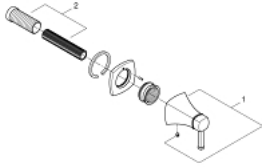

29 420 DA0 GRANDERA VOLUME CONTROL TRIM

PRODUCT DESCRIPTION

- Colour: warm sunset
- set for final installation for
- GROHE Rapido C 35 028 000
- 29 032 000 (preassembled headpart 1/2")
- 29 034 000 (preassembled headpart 1/2")
- 29 068 000 (preassembled ceramic headpart 1/2" – not to be used for shut-off)
- GROHE LongLife finish
- installation depth infinitely adjustable 43 - 91 mm
- min. recommended pressure 1.0 bar
- for use with rough-in valve (35 029)

29 420 DA0 GRANDERA VOLUME CONTROL TRIM

SPARE PARTS, October 2021 – now

1: Grandera handle (Spare part-nr. 48610DA0)

2: Extension for spindle (Spare part-nr. 45988000)