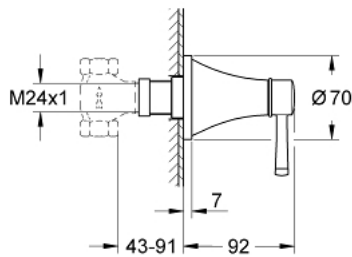

29 420 DA0 GRANDERA VOLUME CONTROL TRIM

PRODUCT DESCRIPTION

- Colour: warm sunset
- set for final installation for
- GROHE Rapido C 35 028 000
- 29 032 000 (preassembled headpart 1/2")
- 29 034 000 (preassembled headpart 1/2")
- 29 068 000 (preassembled ceramic headpart 1/2" – not to be used for shut-off)
- GROHE LongLife finish
- installation depth infinitely adjustable 43 - 91 mm
- min. recommended pressure 1.0 bar
- for use with rough-in valve (35 029)

29 420 DA0 GRANDERA VOLUME CONTROL TRIM

SPARE PARTS, October 2021 – now

1: Grandera handle (Spare part-nr. 48610DA0)

2: Extension for spindle (Spare part-nr. 45988000)